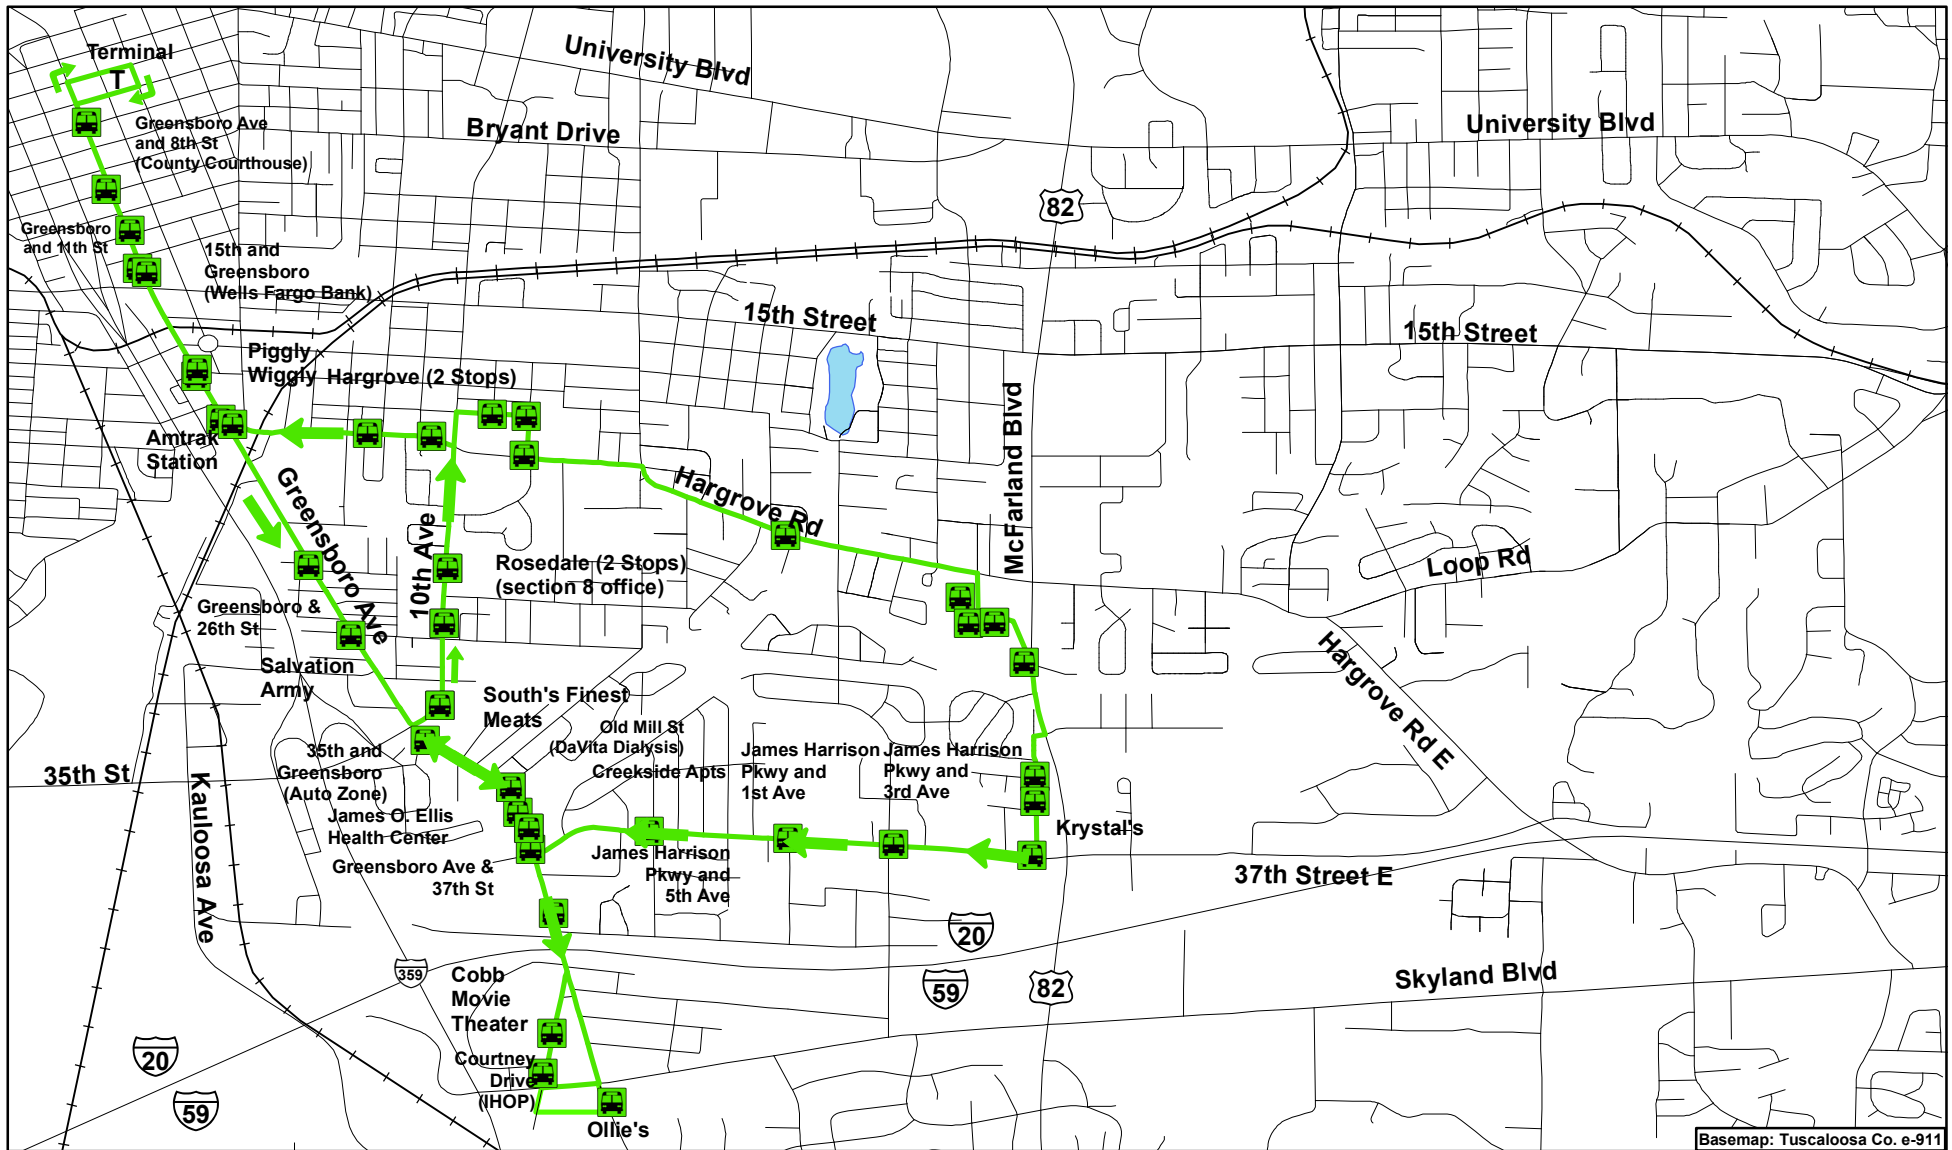

Greensboro Avenue Route

Basemap: Tuscaloosa Co. e-911

Indicates Bus Stop Location

FIXED ROUTES

Fixed routes run Monday through Friday from 5:00 a.m. to 6:00 p.m.

Note the 4:00 p.m. run is the last route that you can catch to transfer from one bus to another at the main terminal.