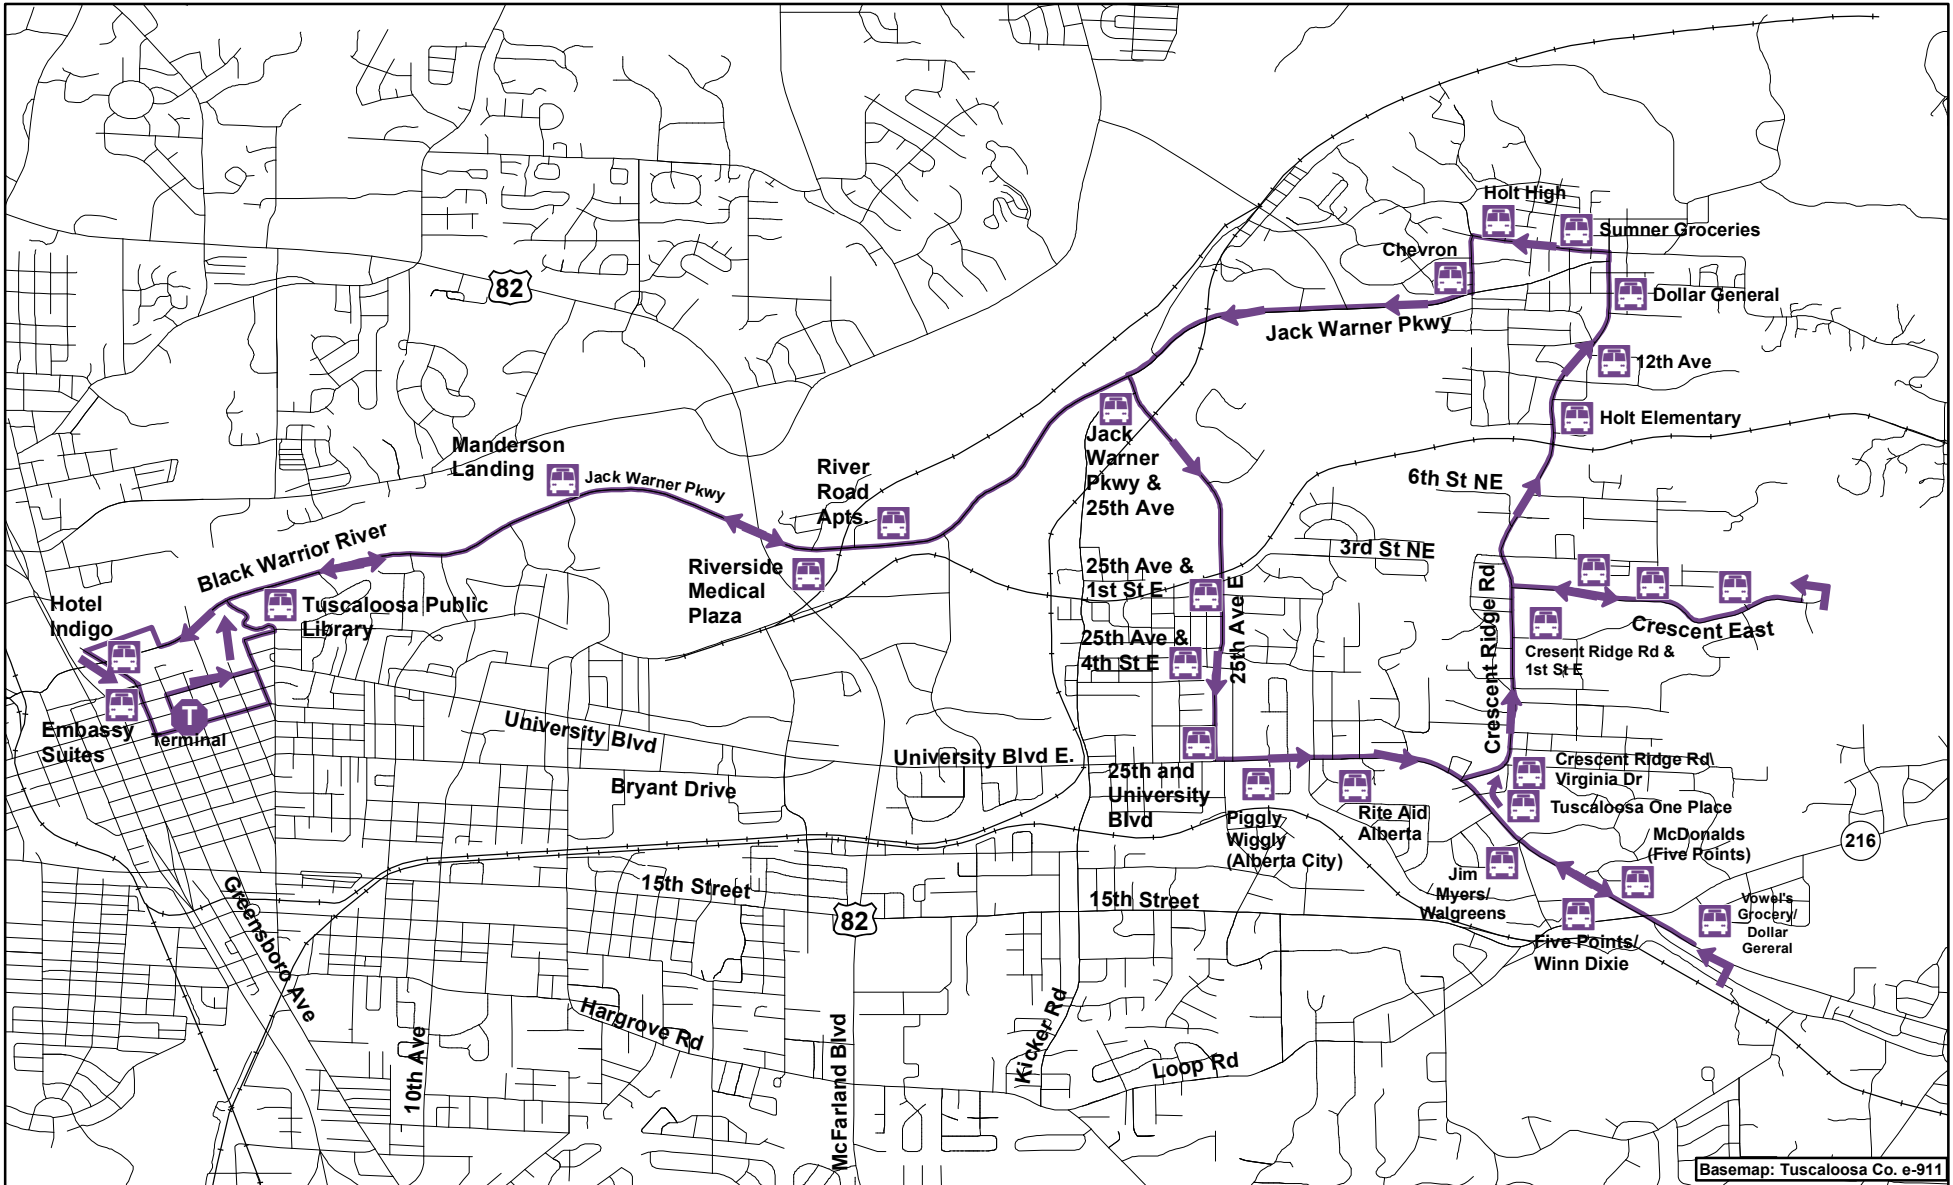

# Holt - Crescent Ridge

Indicates Bus Stop Location

## FIXED ROUTES

Fixed routes run Monday through Friday from 5:00 a.m. to 6:00 p.m.

\*Note\* the 4:00 p.m. run is the last route that you can catch to transfer from one bus to another at the main terminal.

Basemap: Tuscaloosa Co. e-911