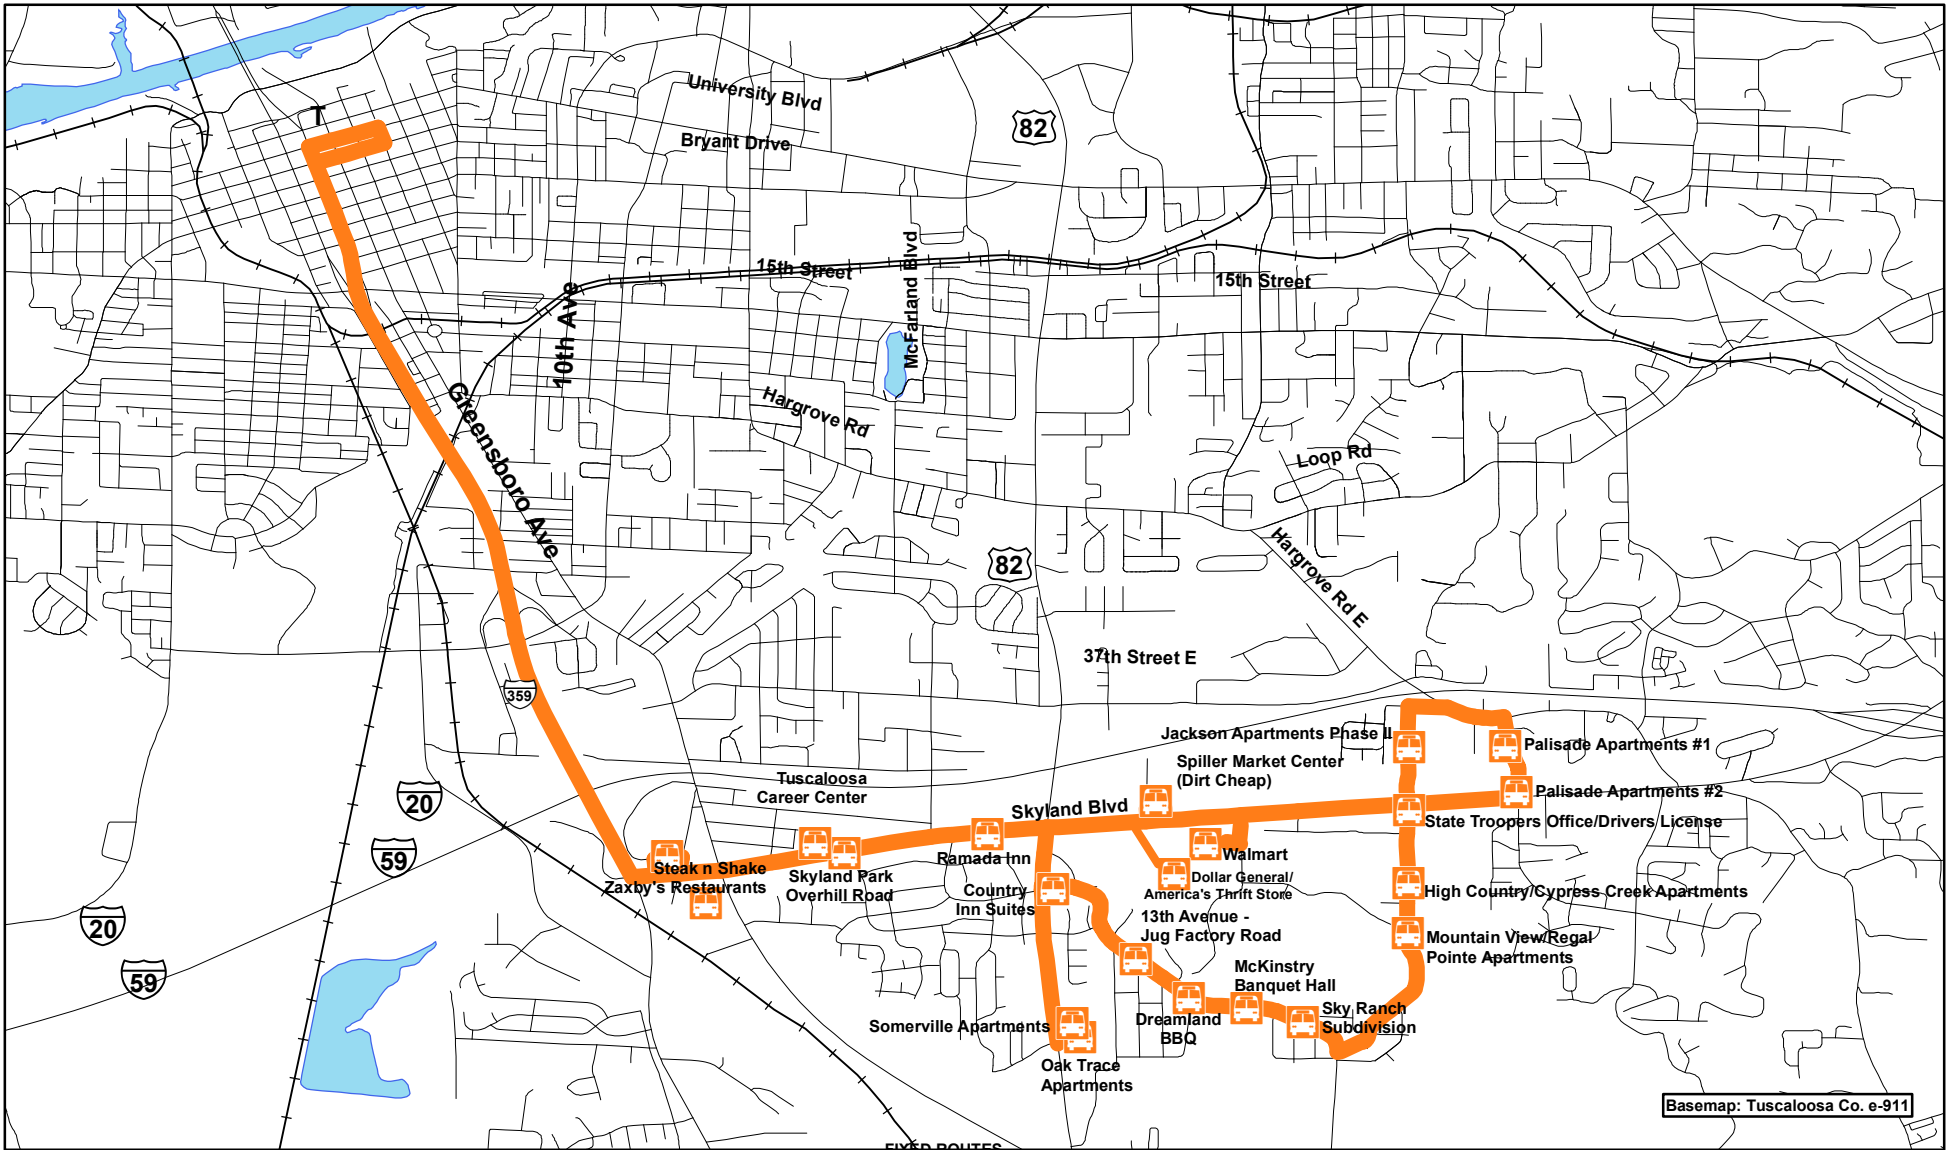

Skyland Boulevard Route

Indicates Bus Stop Location

FIXED ROUTES
 Fixed routes run Monday through Friday from 5:00 a.m. to 6:00 p.m.
 Note the 4:00 p.m. run is the last route that you can catch to transfer from one bus to another at the main terminal.