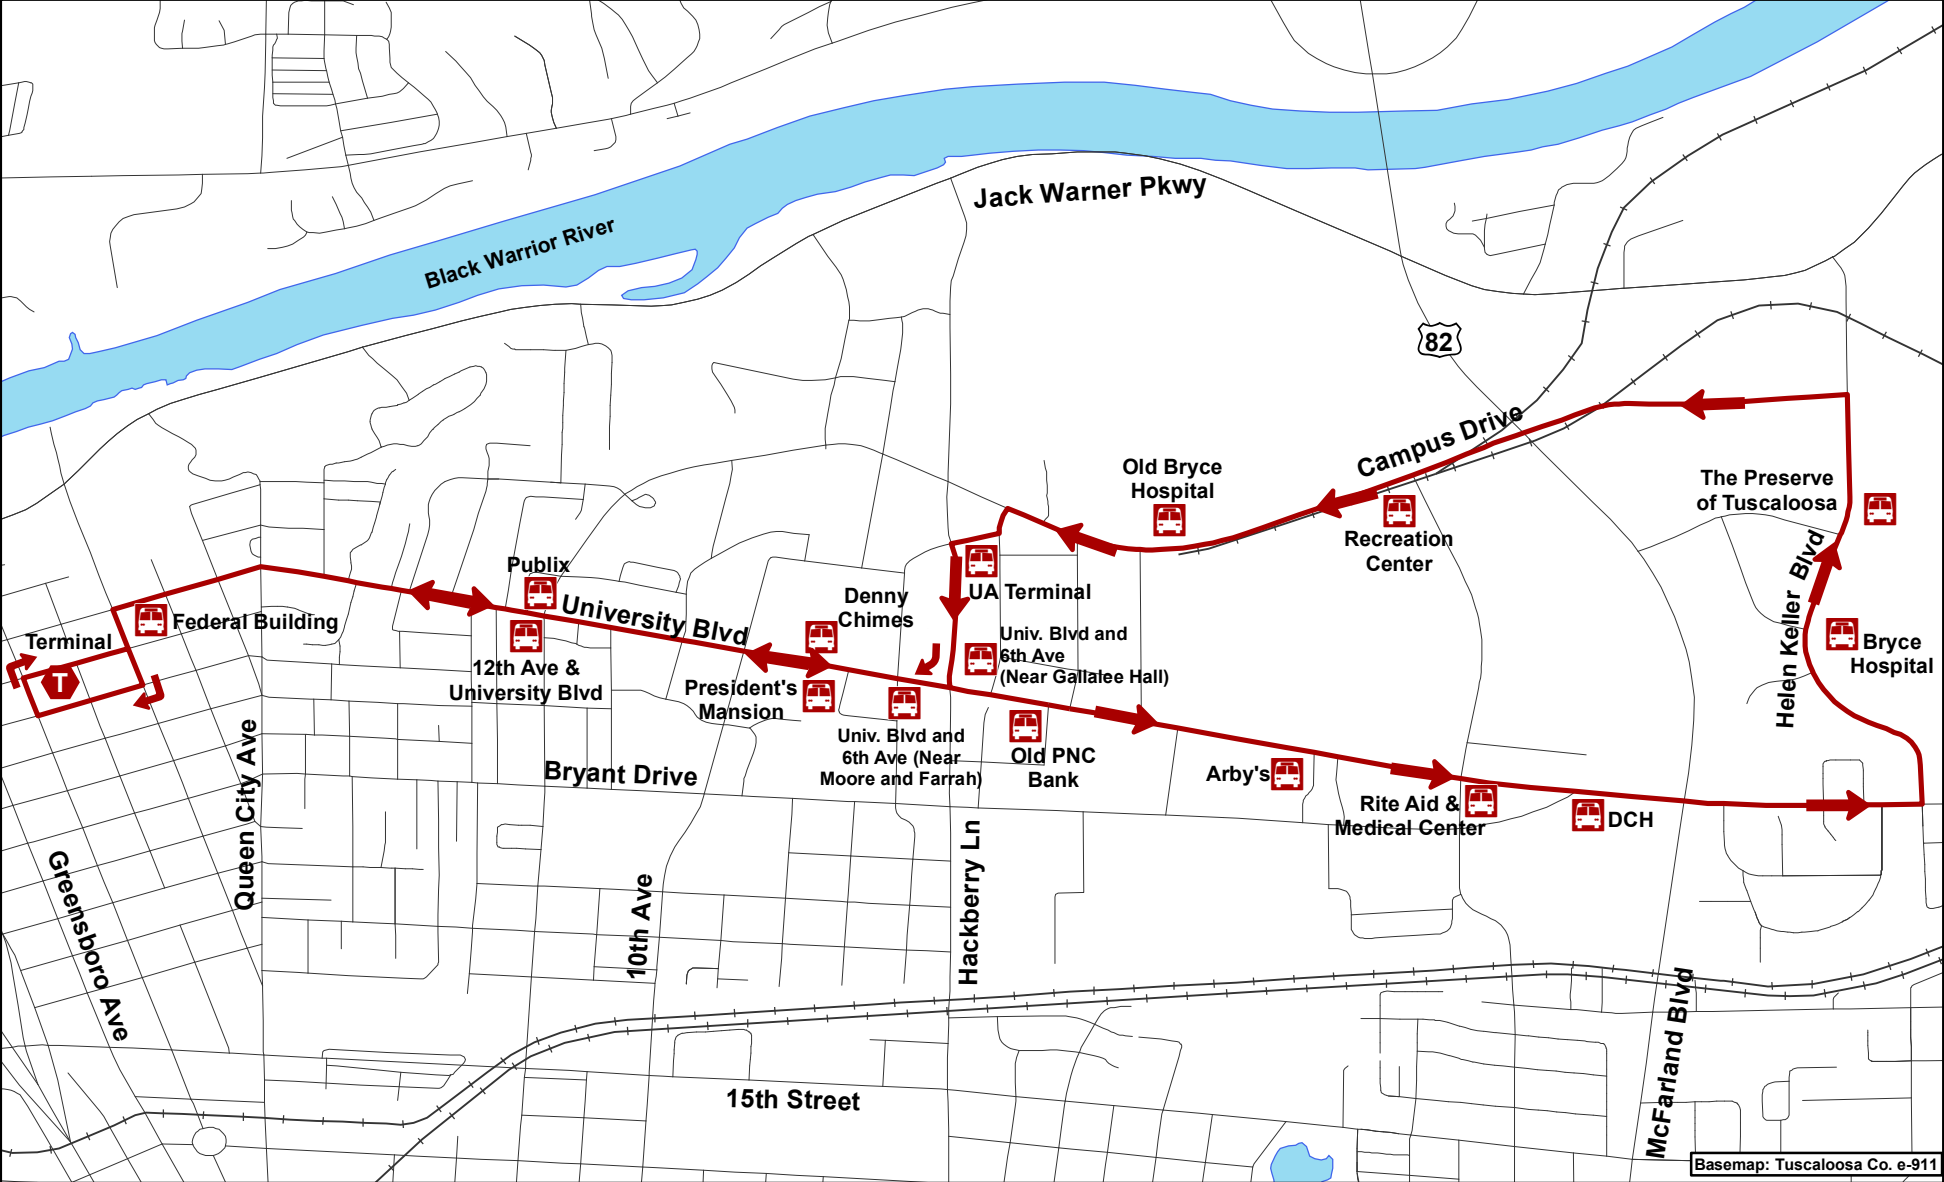

University Shuttle Route

Basemap: Tuscaloosa Co. e-911

Indicates Bus Stop Location

FIXED ROUTES
 Fixed routes run Monday through
 Friday from 5:00 a.m. to 6:00 p.m.
 Note the 4:00 p.m. run is the last route that
 you can catch to transfer from one bus to
 another at the main terminal.