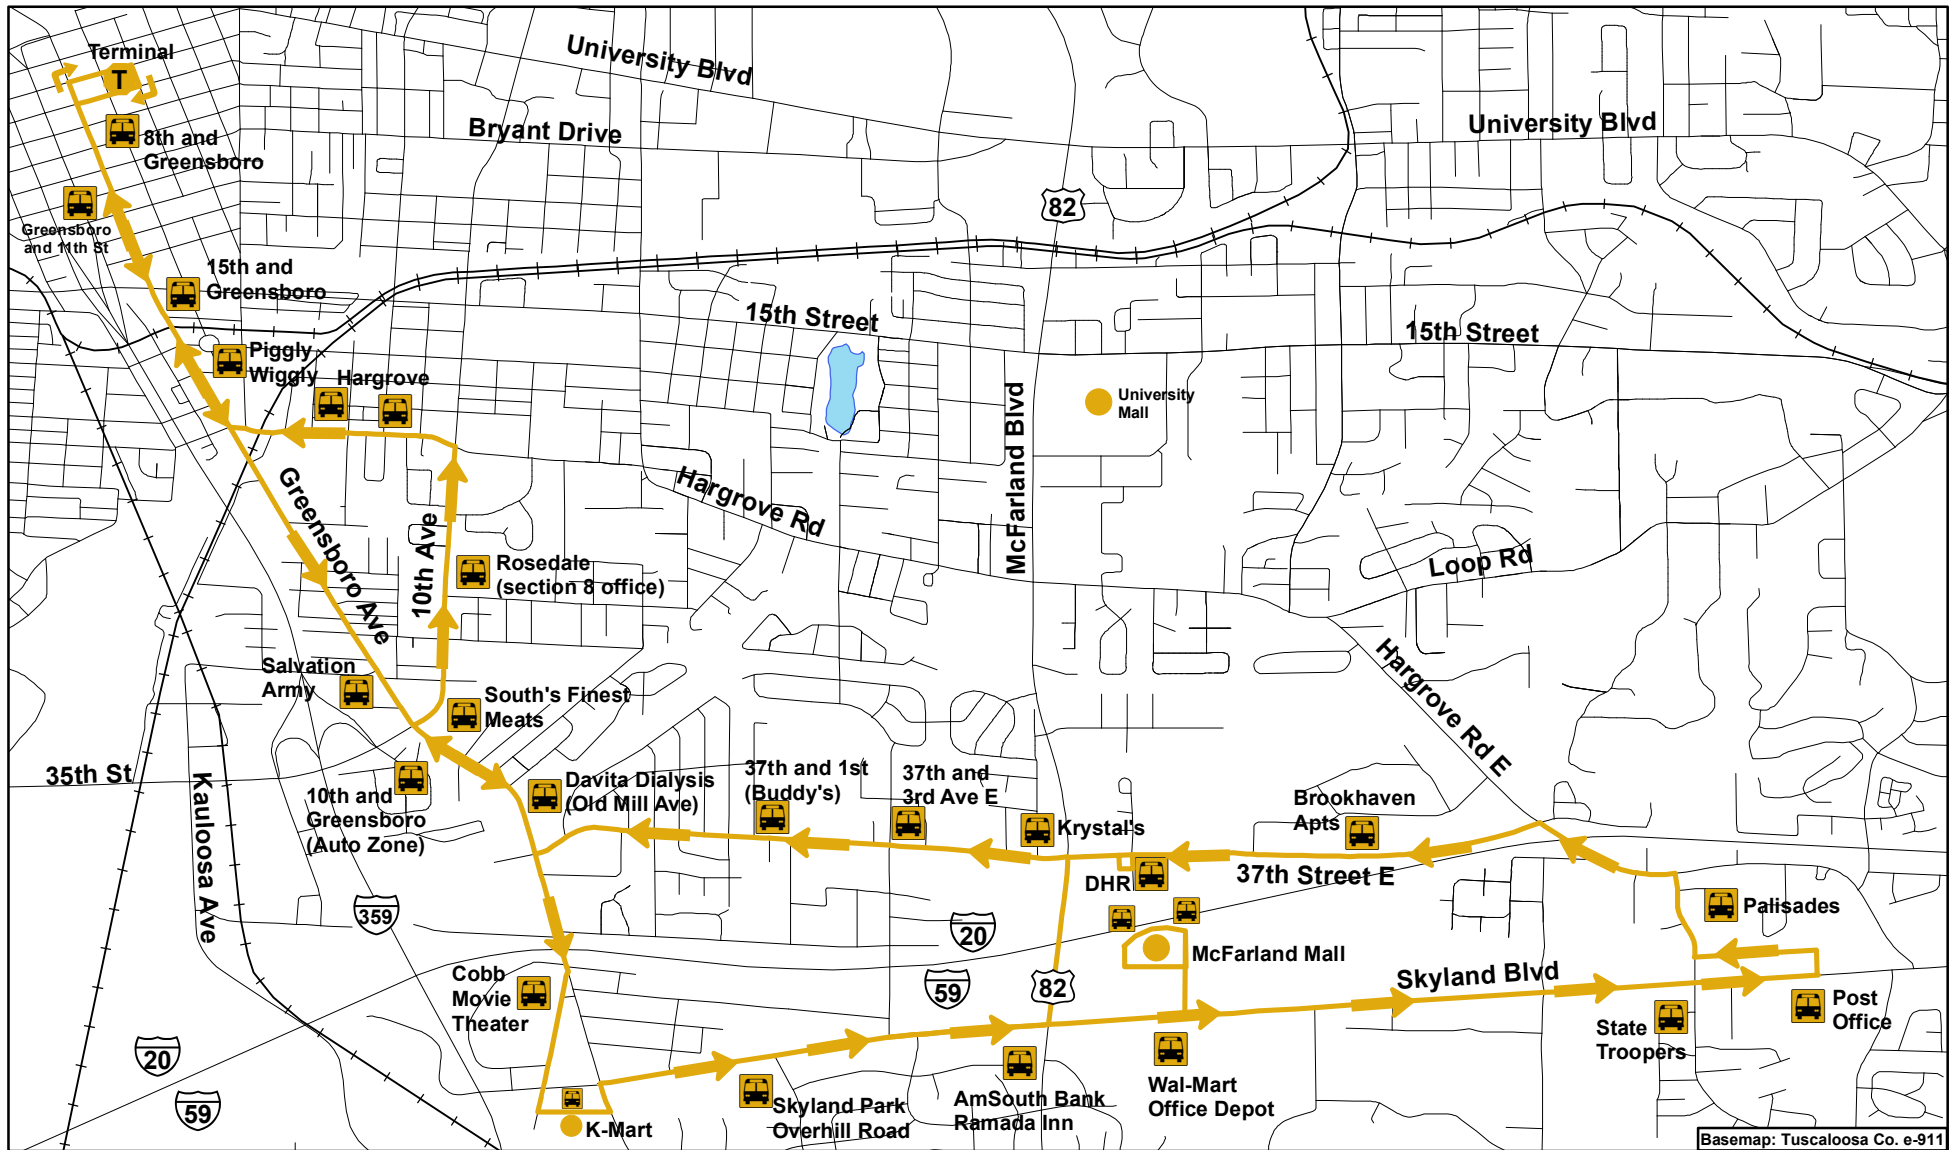

Greensboro Avenue Route

Basemap: Tuscaloosa Co. e-911

Indicates Bus Stop Location