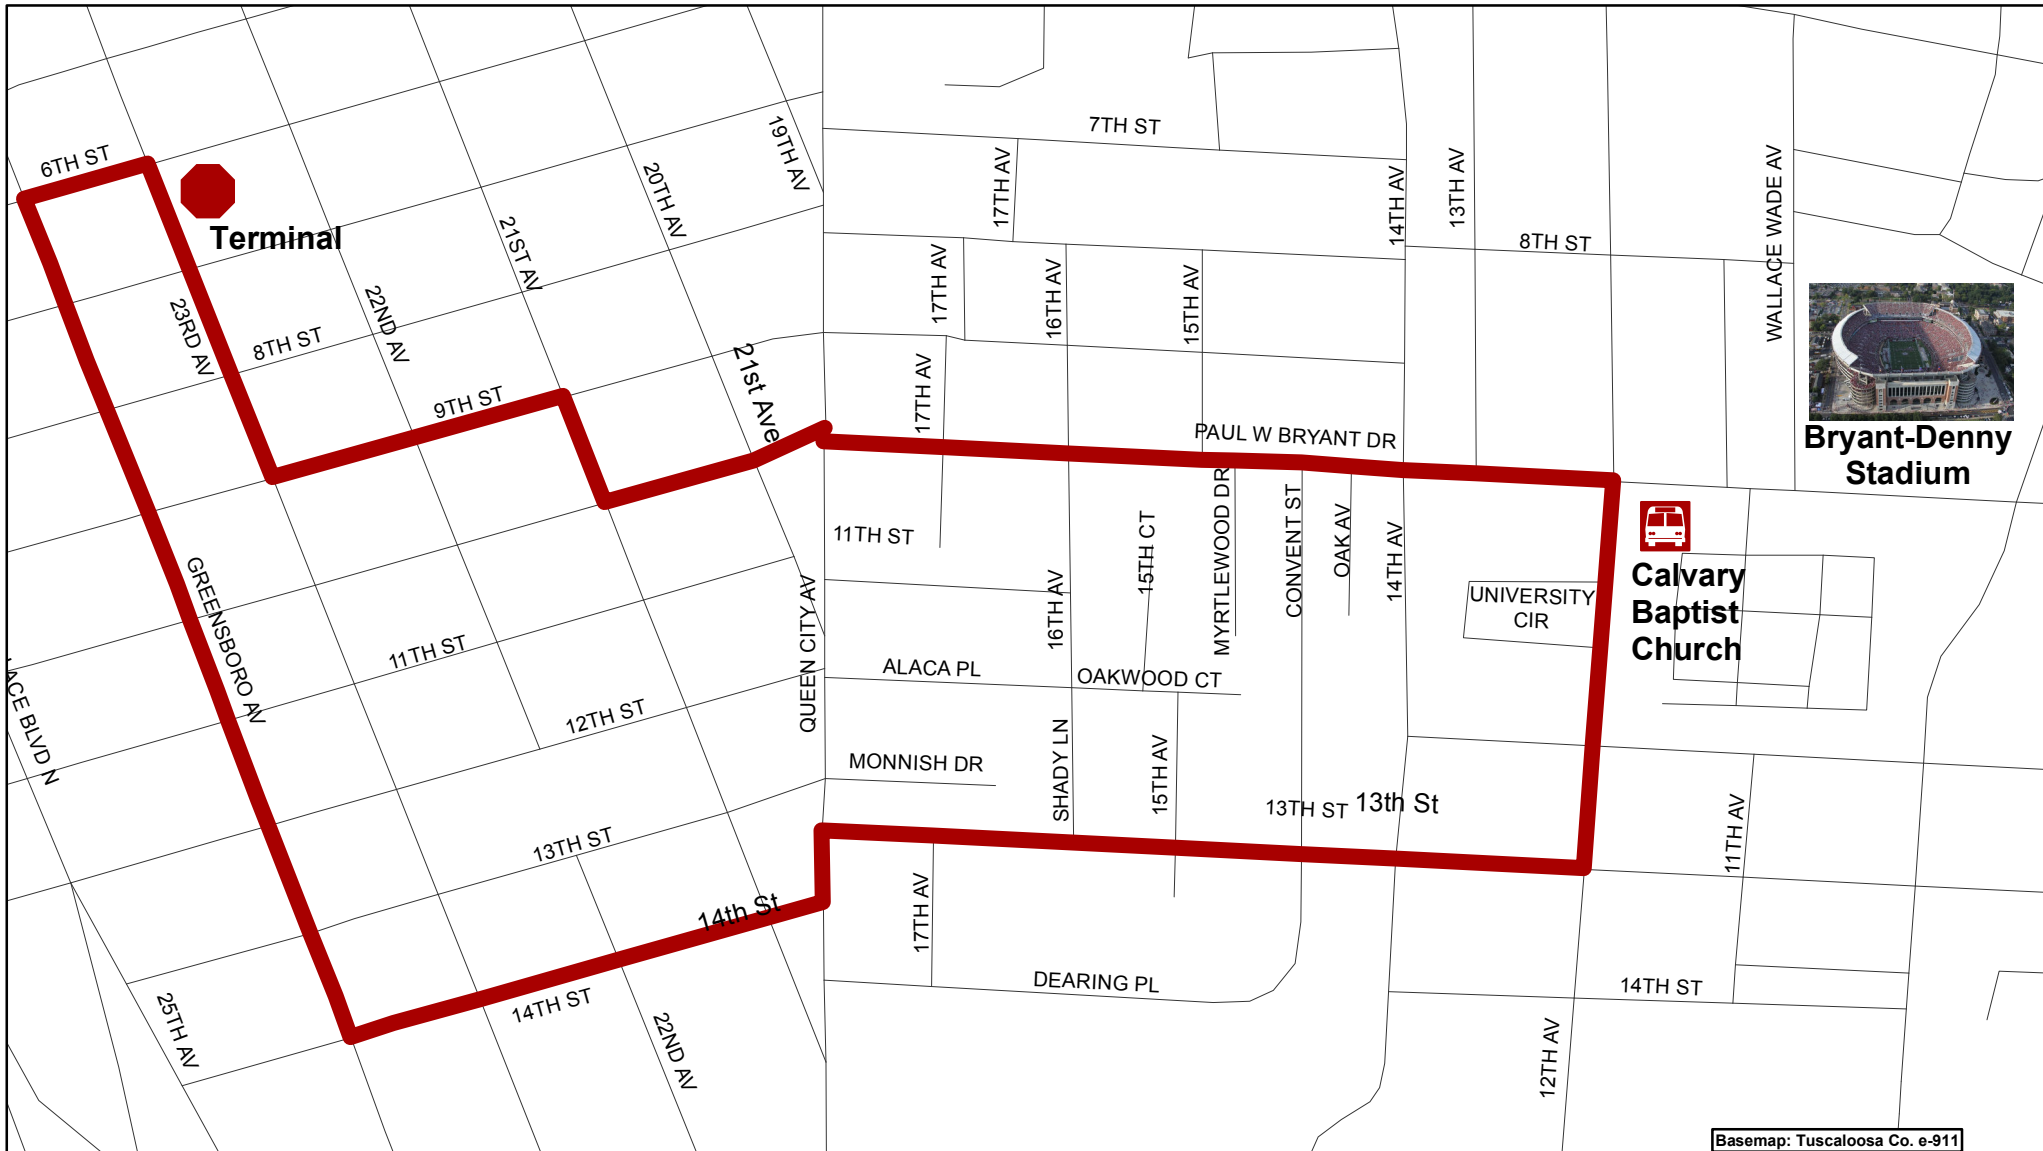

University of Alabama Game Day Route

Indicates Bus Stop Location
Bryant-Denny Stadium .15miles east

Basemap: Tuscaloosa Co. e-911