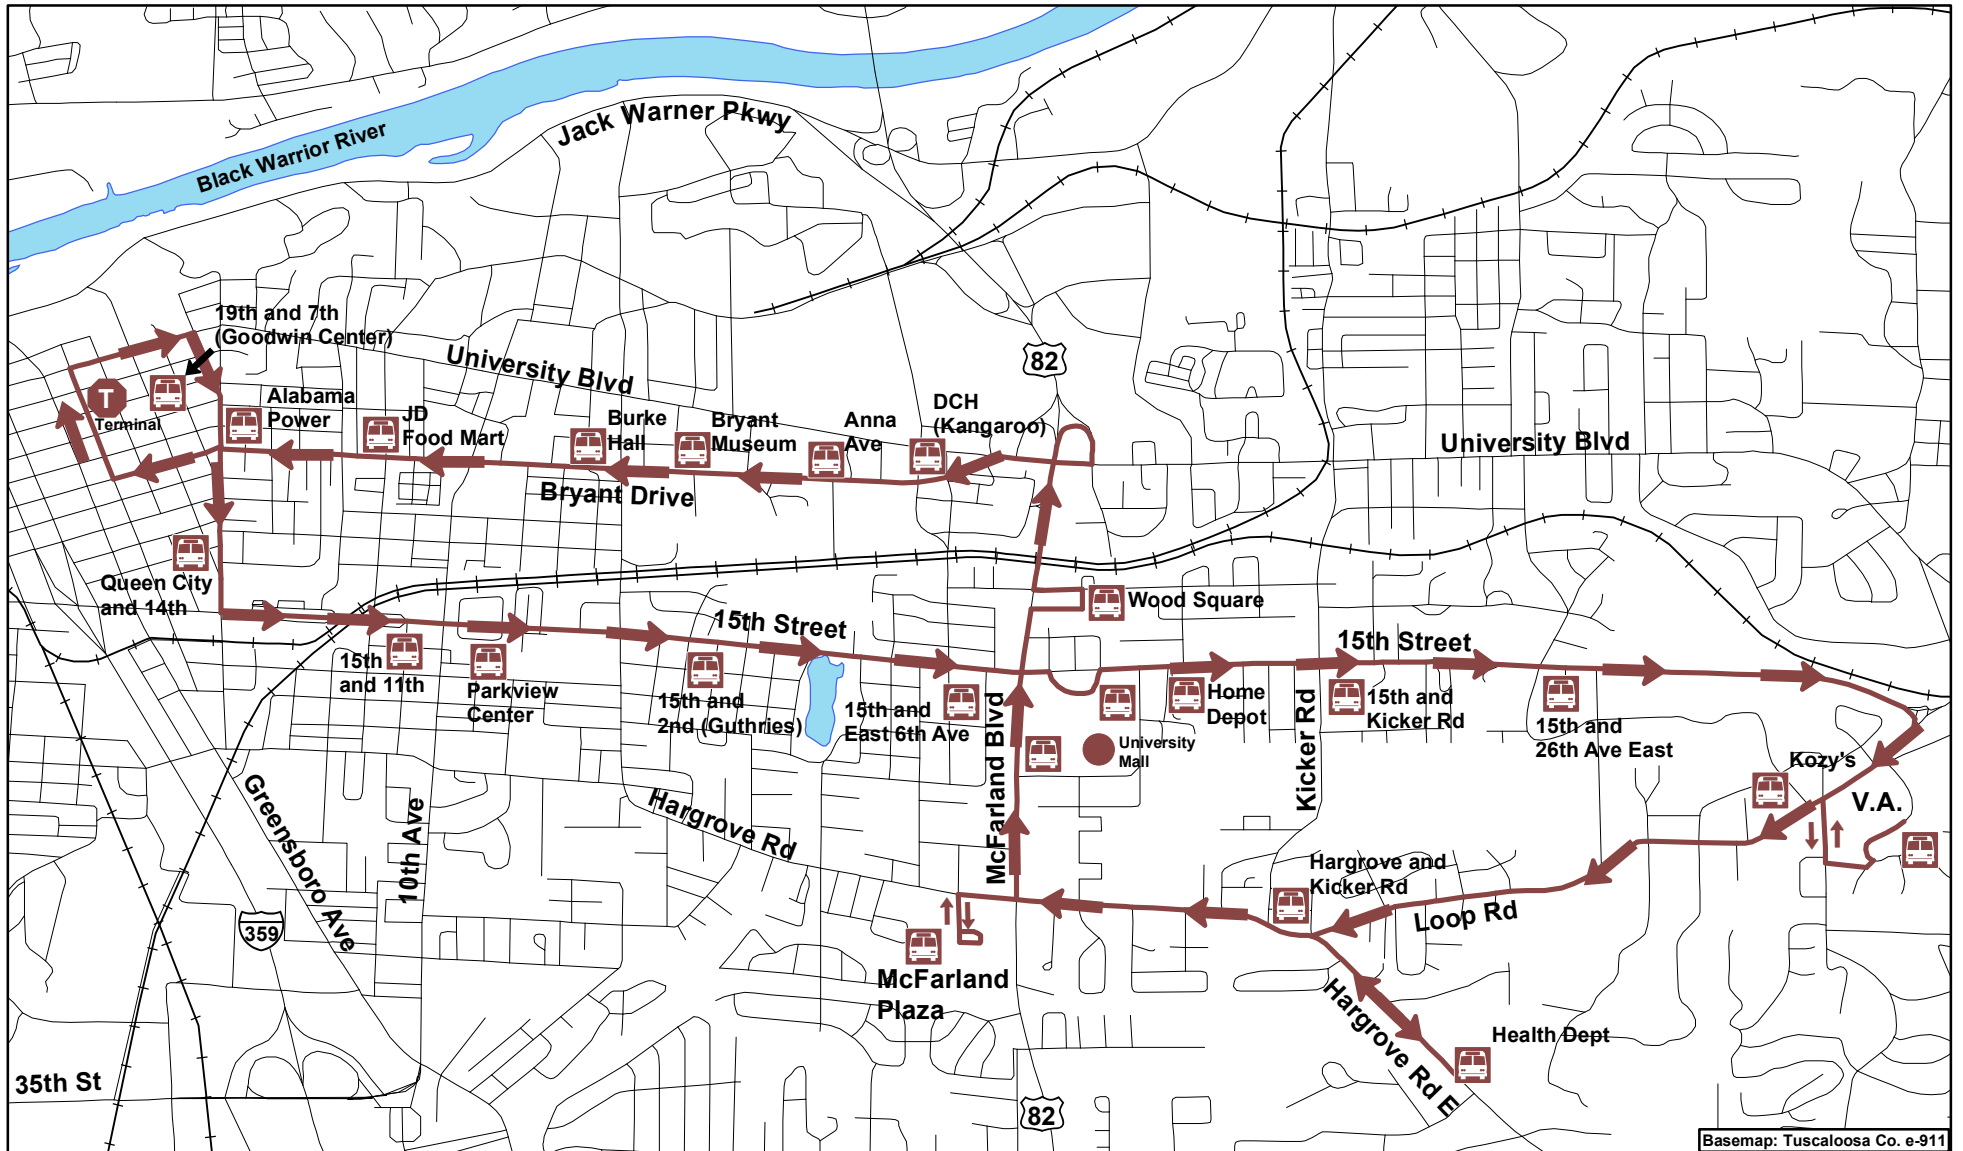

V.A./University Mall

Basemap: Tuscaloosa Co. e-911

Indicates Bus Stop Location