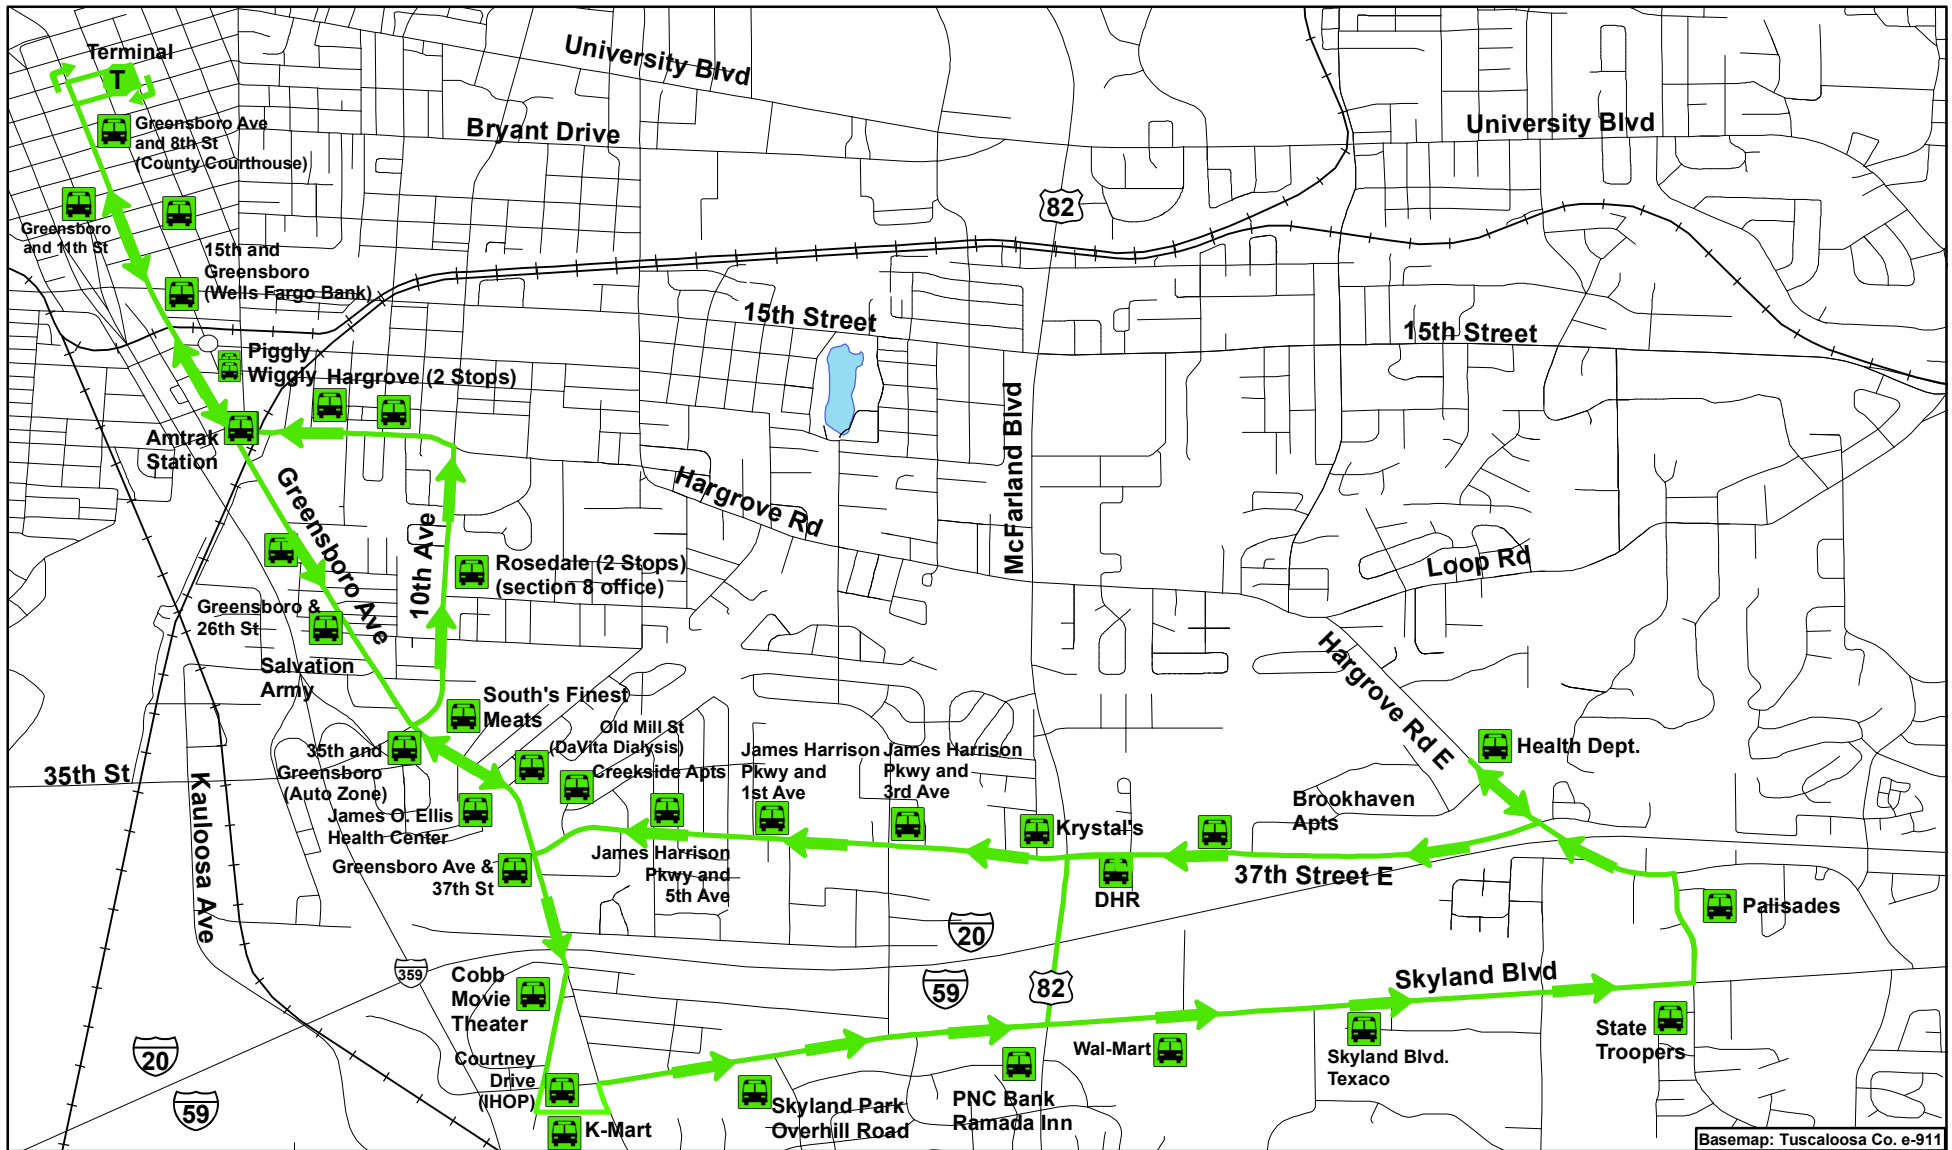

Greensboro Avenue Route

Indicates Bus Stop Location

FIXED ROUTES

Fixed routes run Monday through Friday from 5:00 a.m. to 6:00 p.m.

Note the 4:00 p.m. run is the last route that you can catch to transfer from one bus to another at the main terminal.