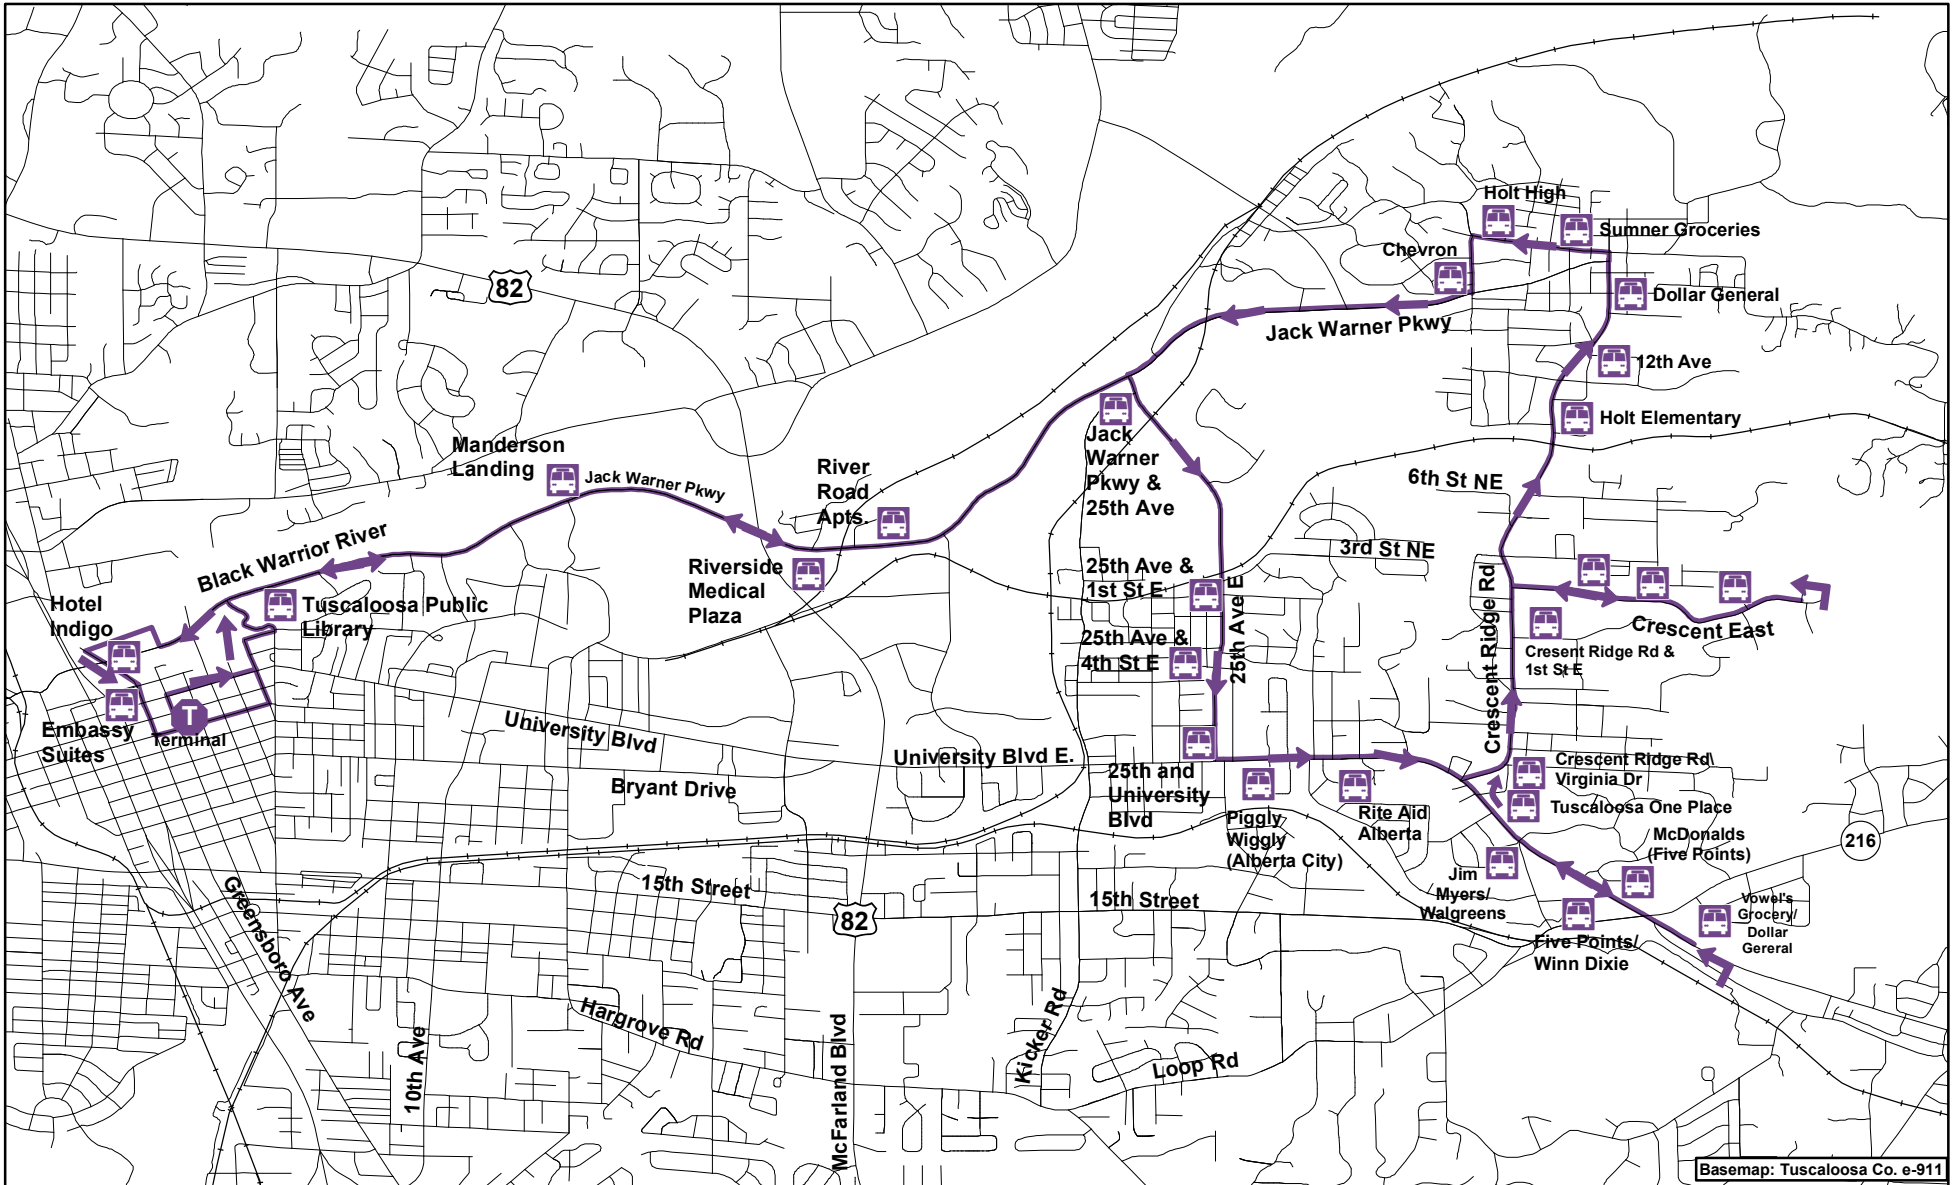

Holt - Crescent Ridge

Basemap: Tuscaloosa Co. e-911

Indicates Bus Stop Location

FIXED ROUTES

Fixed routes run Monday through Friday from 5:00 a.m. to 6:00 p.m.

Note the 4:00 p.m. run is the last route that you can catch to transfer from one bus to another at the main terminal.