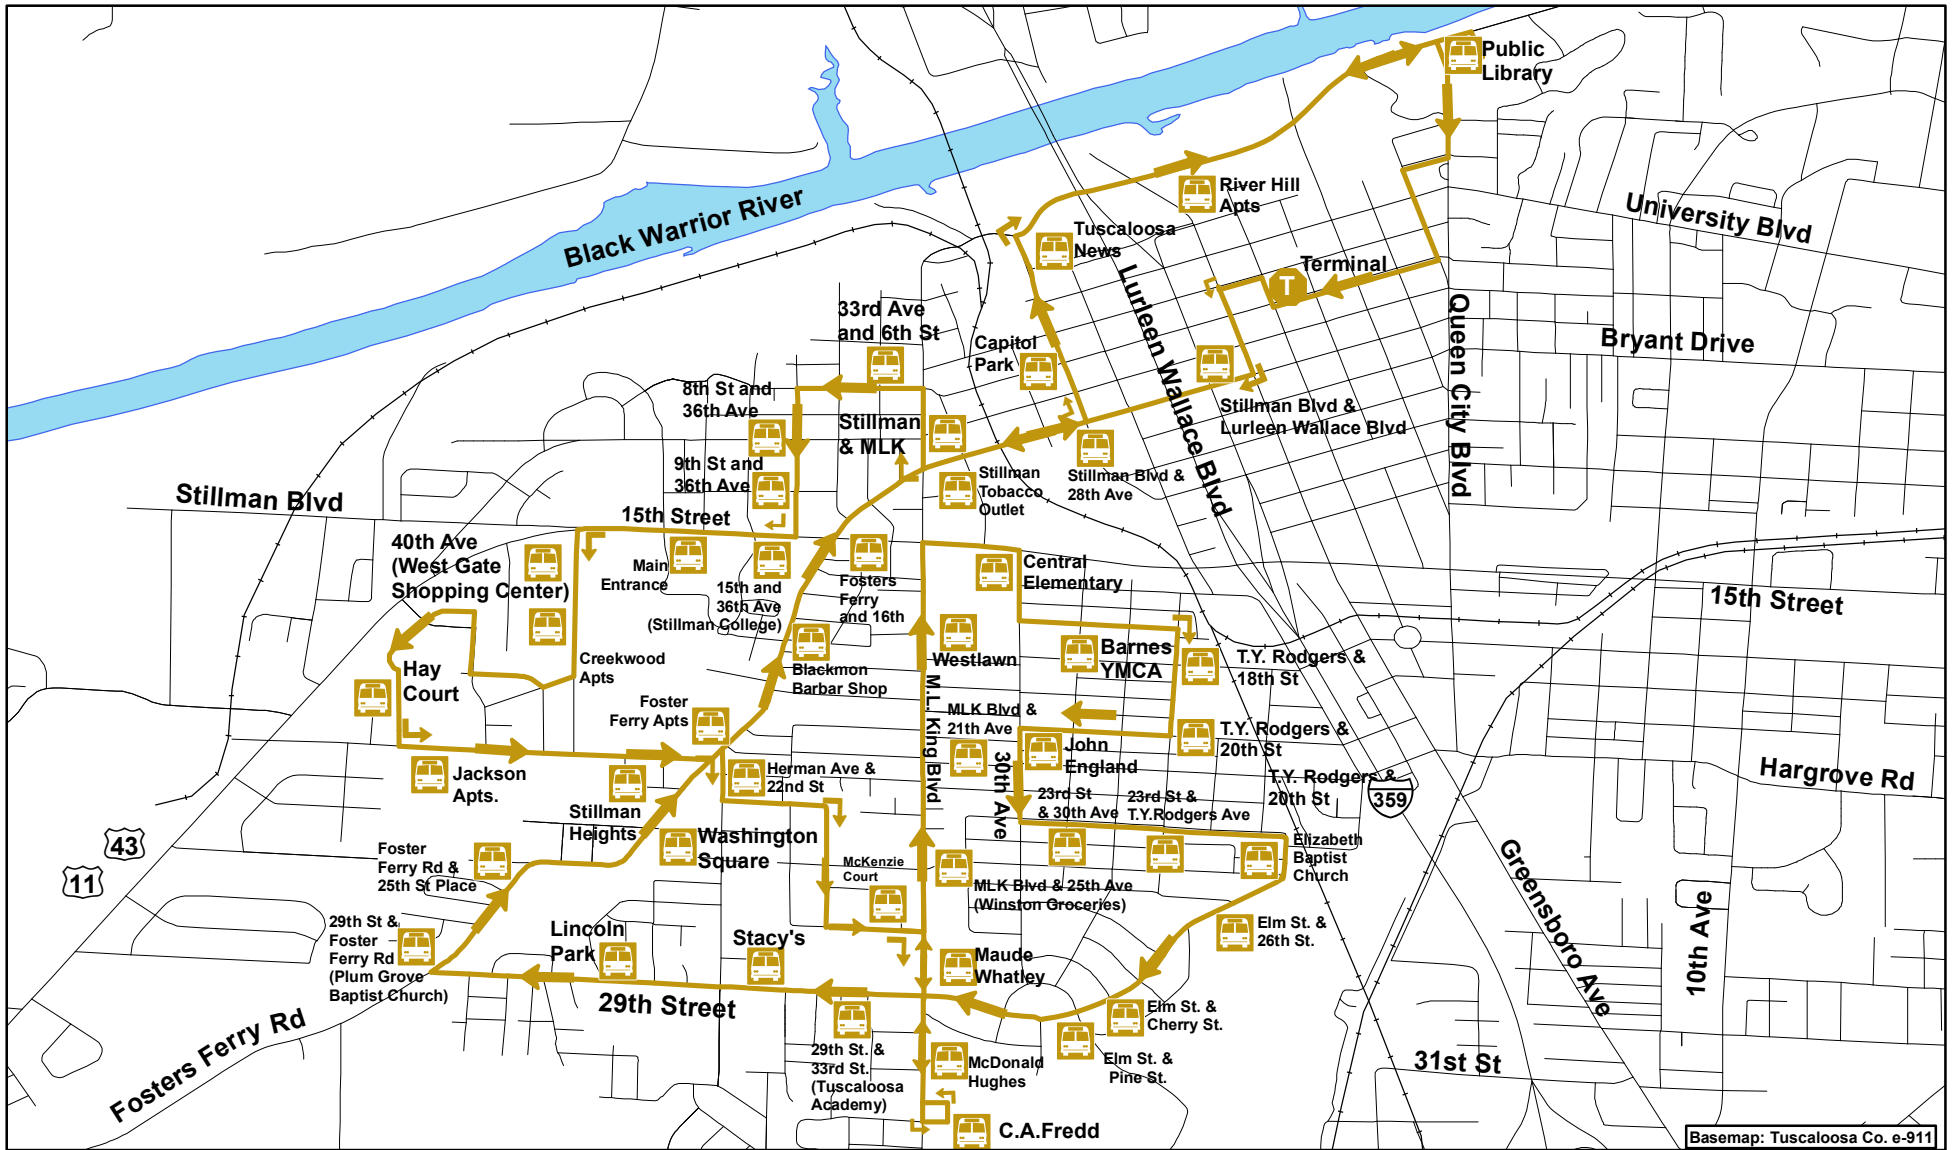

Stillman College/McKenzie Court

Basemap: Tuscaloosa Co. e-911

FIXED ROUTES

Fixed routes run Monday through Friday from 5:00 a.m. to 6:00 p.m.

Note the 4:00 p.m. run is the last route that you can catch to transfer from one bus to another at the main terminal.

Indicates Bus Stop Location