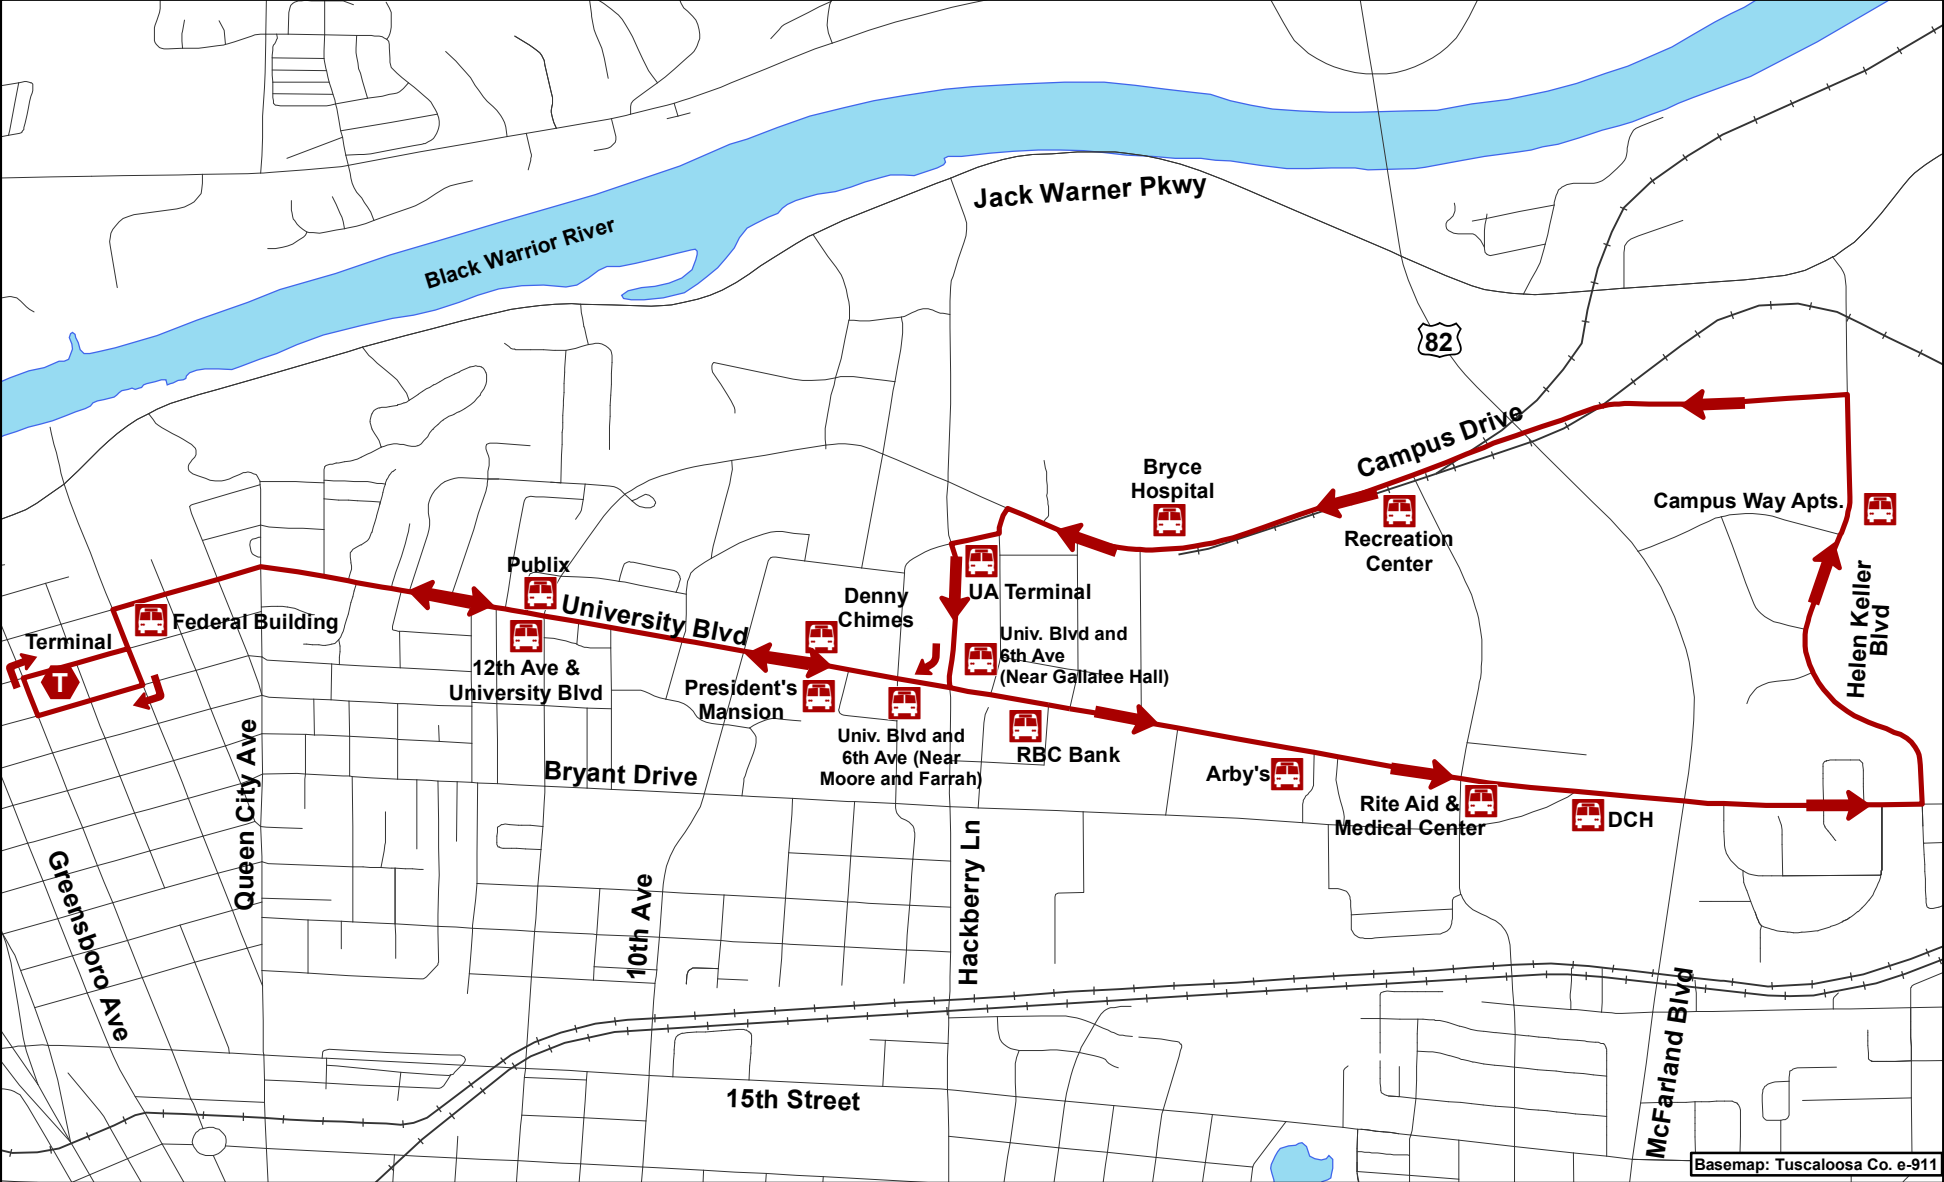

# University Shuttle Route

Basemap: Tuscaloosa Co. e-911

Indicates Bus Stop Location

**FIXED ROUTES**  
 Fixed routes run Monday through Friday from 5:00 a.m. to 6:00 p.m.  
 \*Note\* the 4:00 p.m. run is the last route that you can catch to transfer from one bus to another at the main terminal.