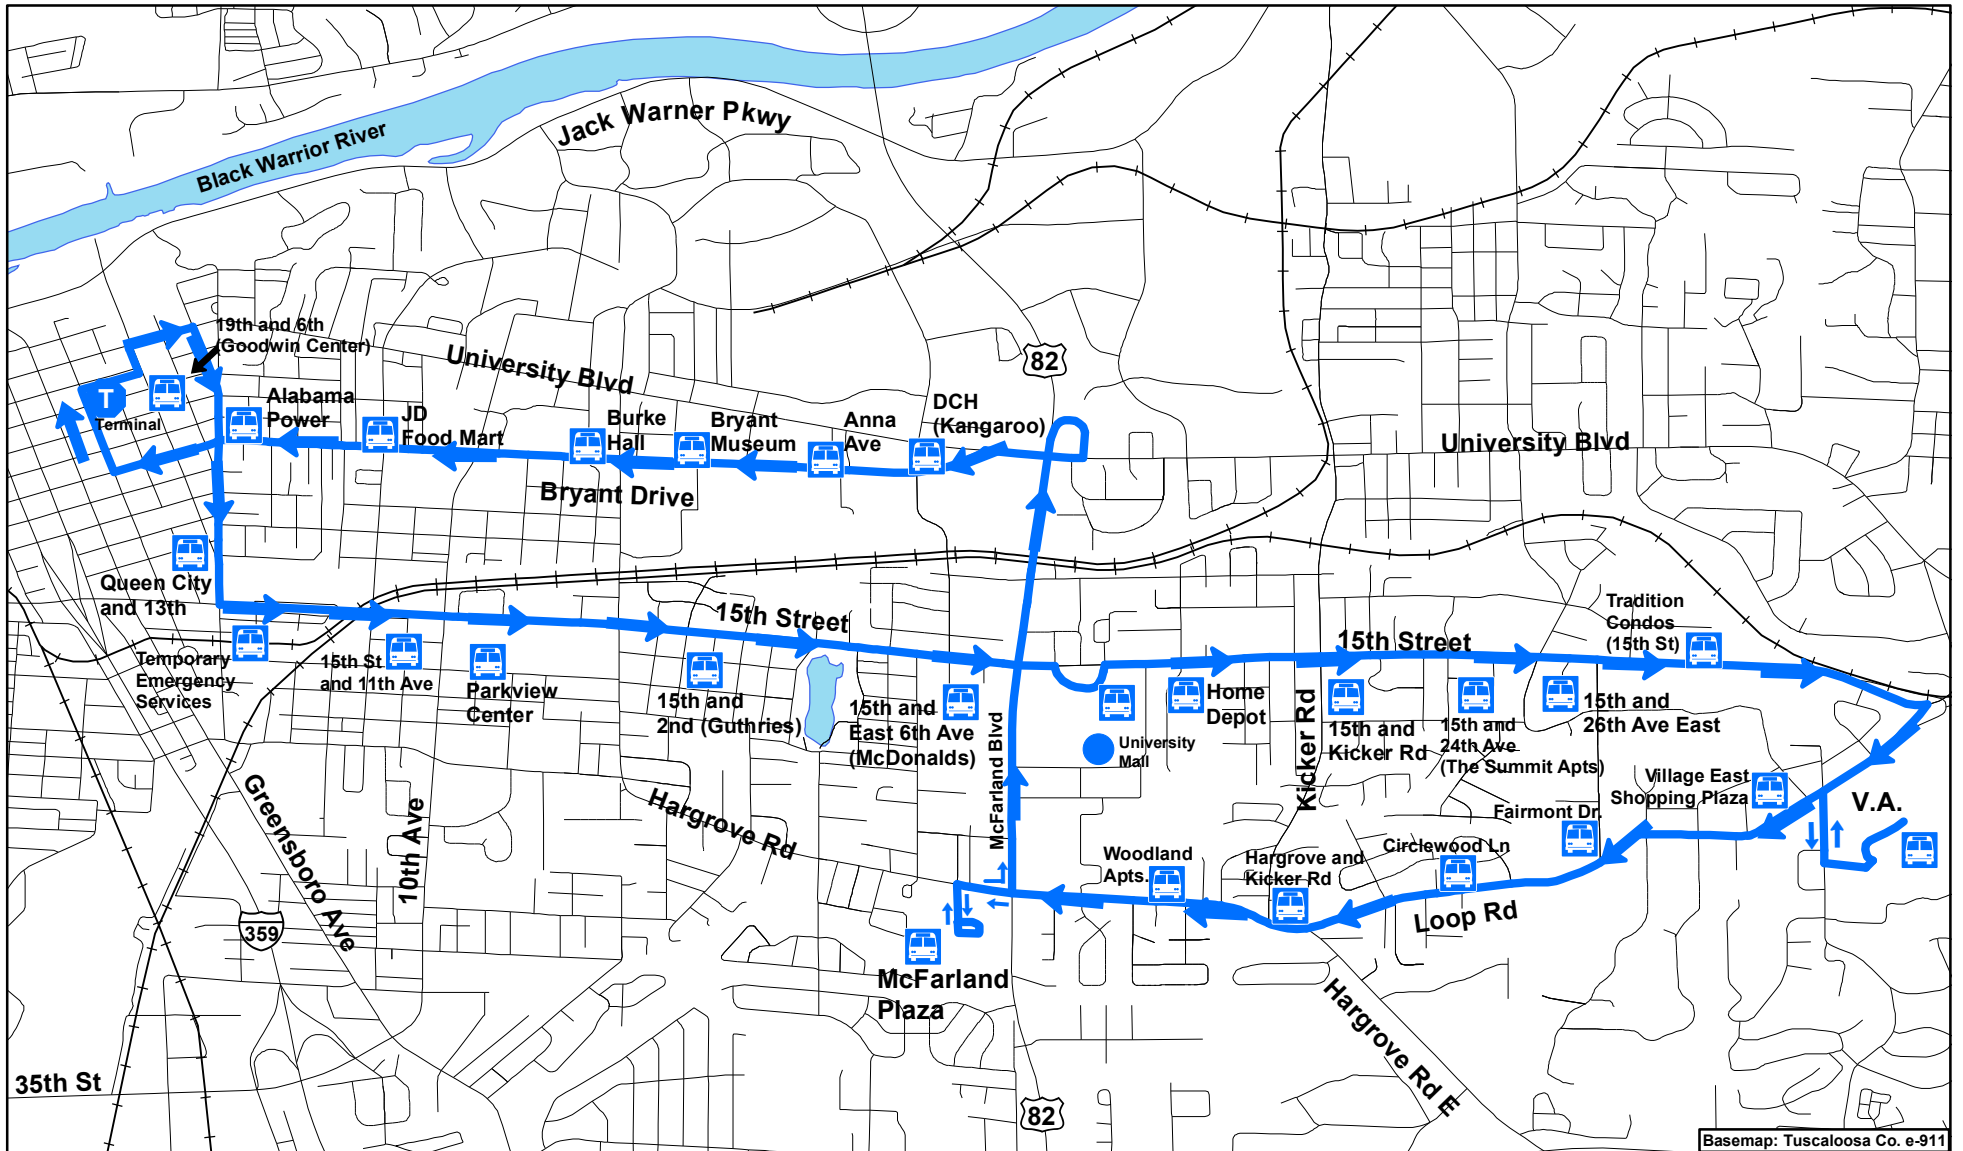

# V.A./University Mall

Basemap: Tuscaloosa Co. e-911

Indicates Bus Stop Location

### FIXED ROUTES

Fixed routes run Monday through Friday from 5:00 a.m. to 6:00 p.m.

\*Note\* the 4:00 p.m. run is the last route that you can catch to transfer from one bus to another at the main terminal.