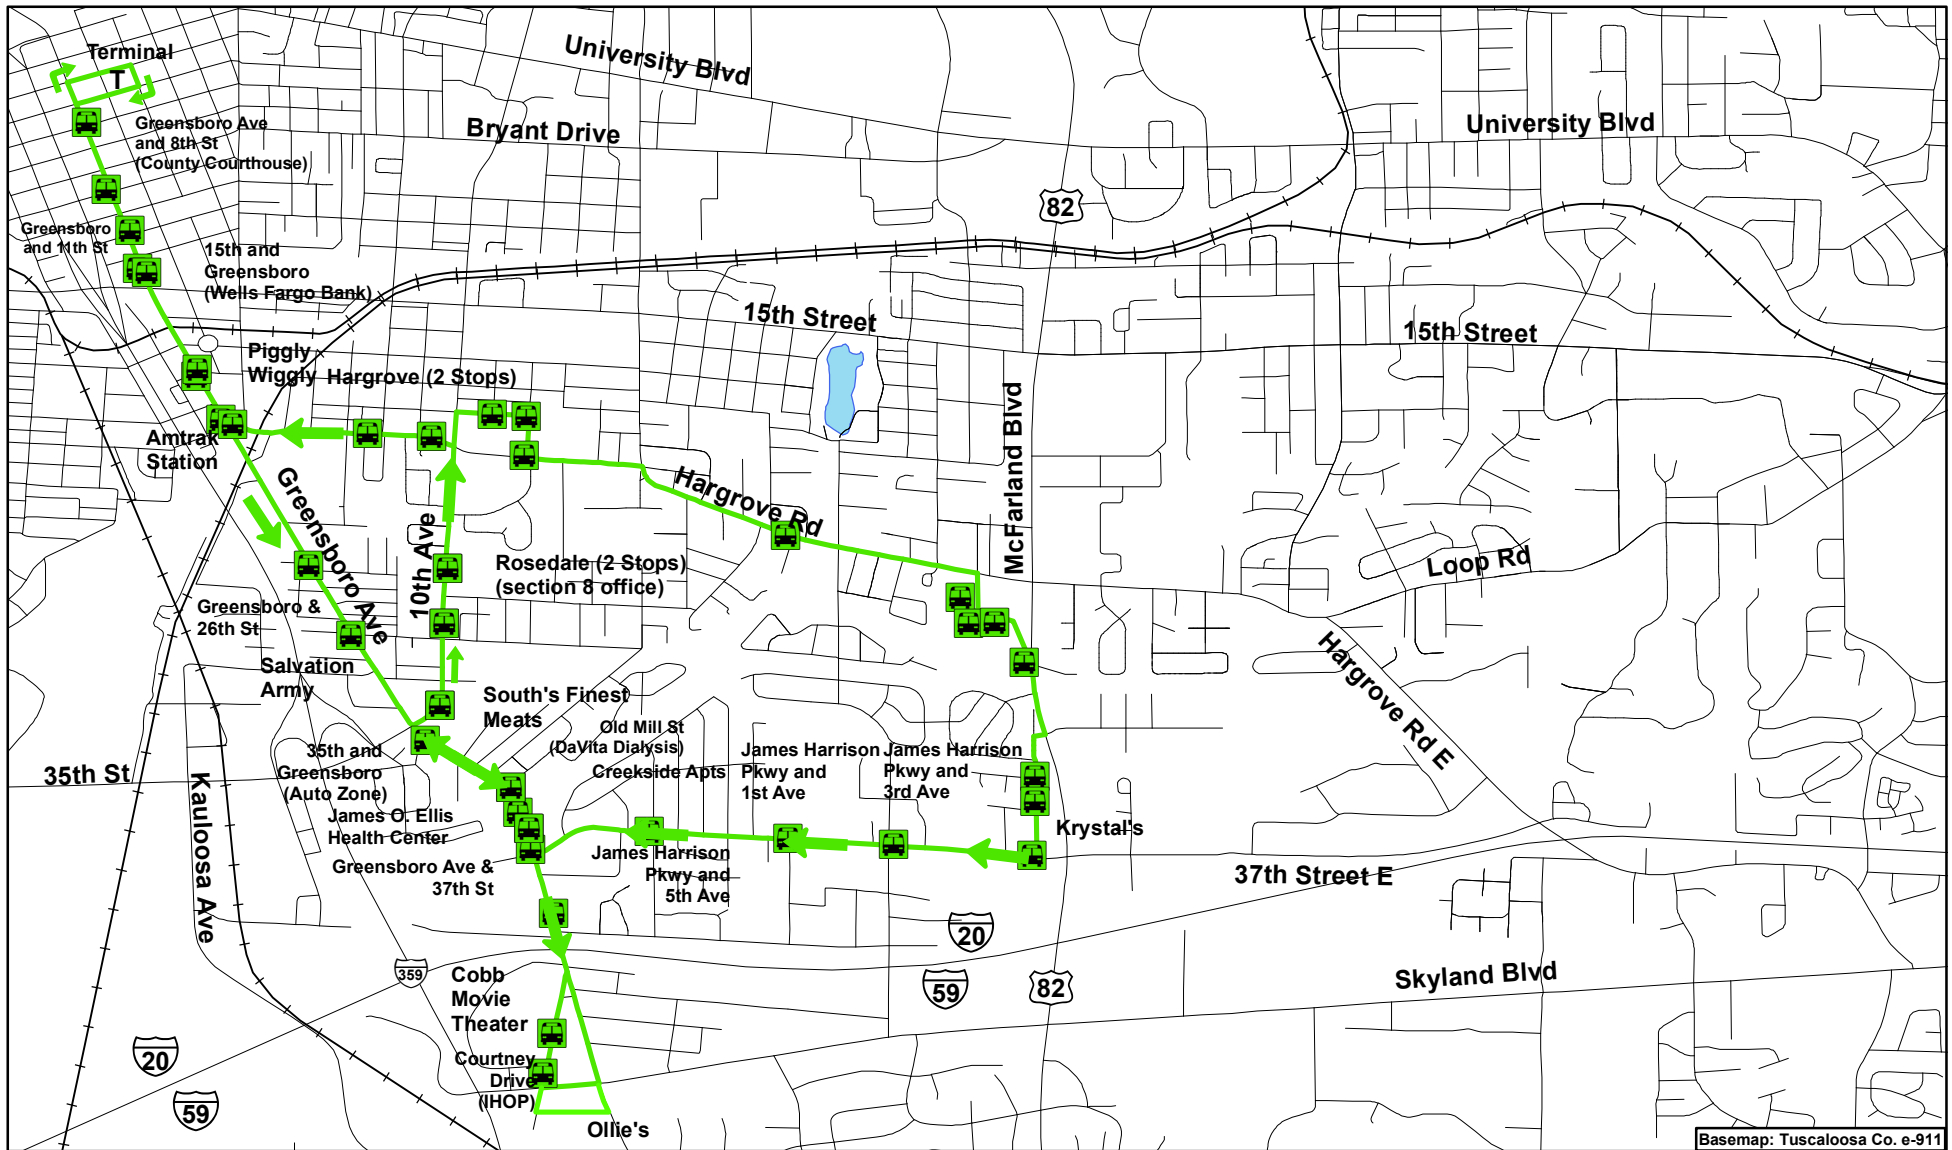

Greensboro Avenue Route

Basemap: Tuscaloosa Co. e-911

Indicates Bus Stop Location

FIXED ROUTES
 Fixed routes run Monday through
 Friday from 5:00 a.m. to 6:00 p.m.
 Note the 4:00 p.m. run is the last route that
 you can catch to transfer from one bus to
 another at the main terminal.