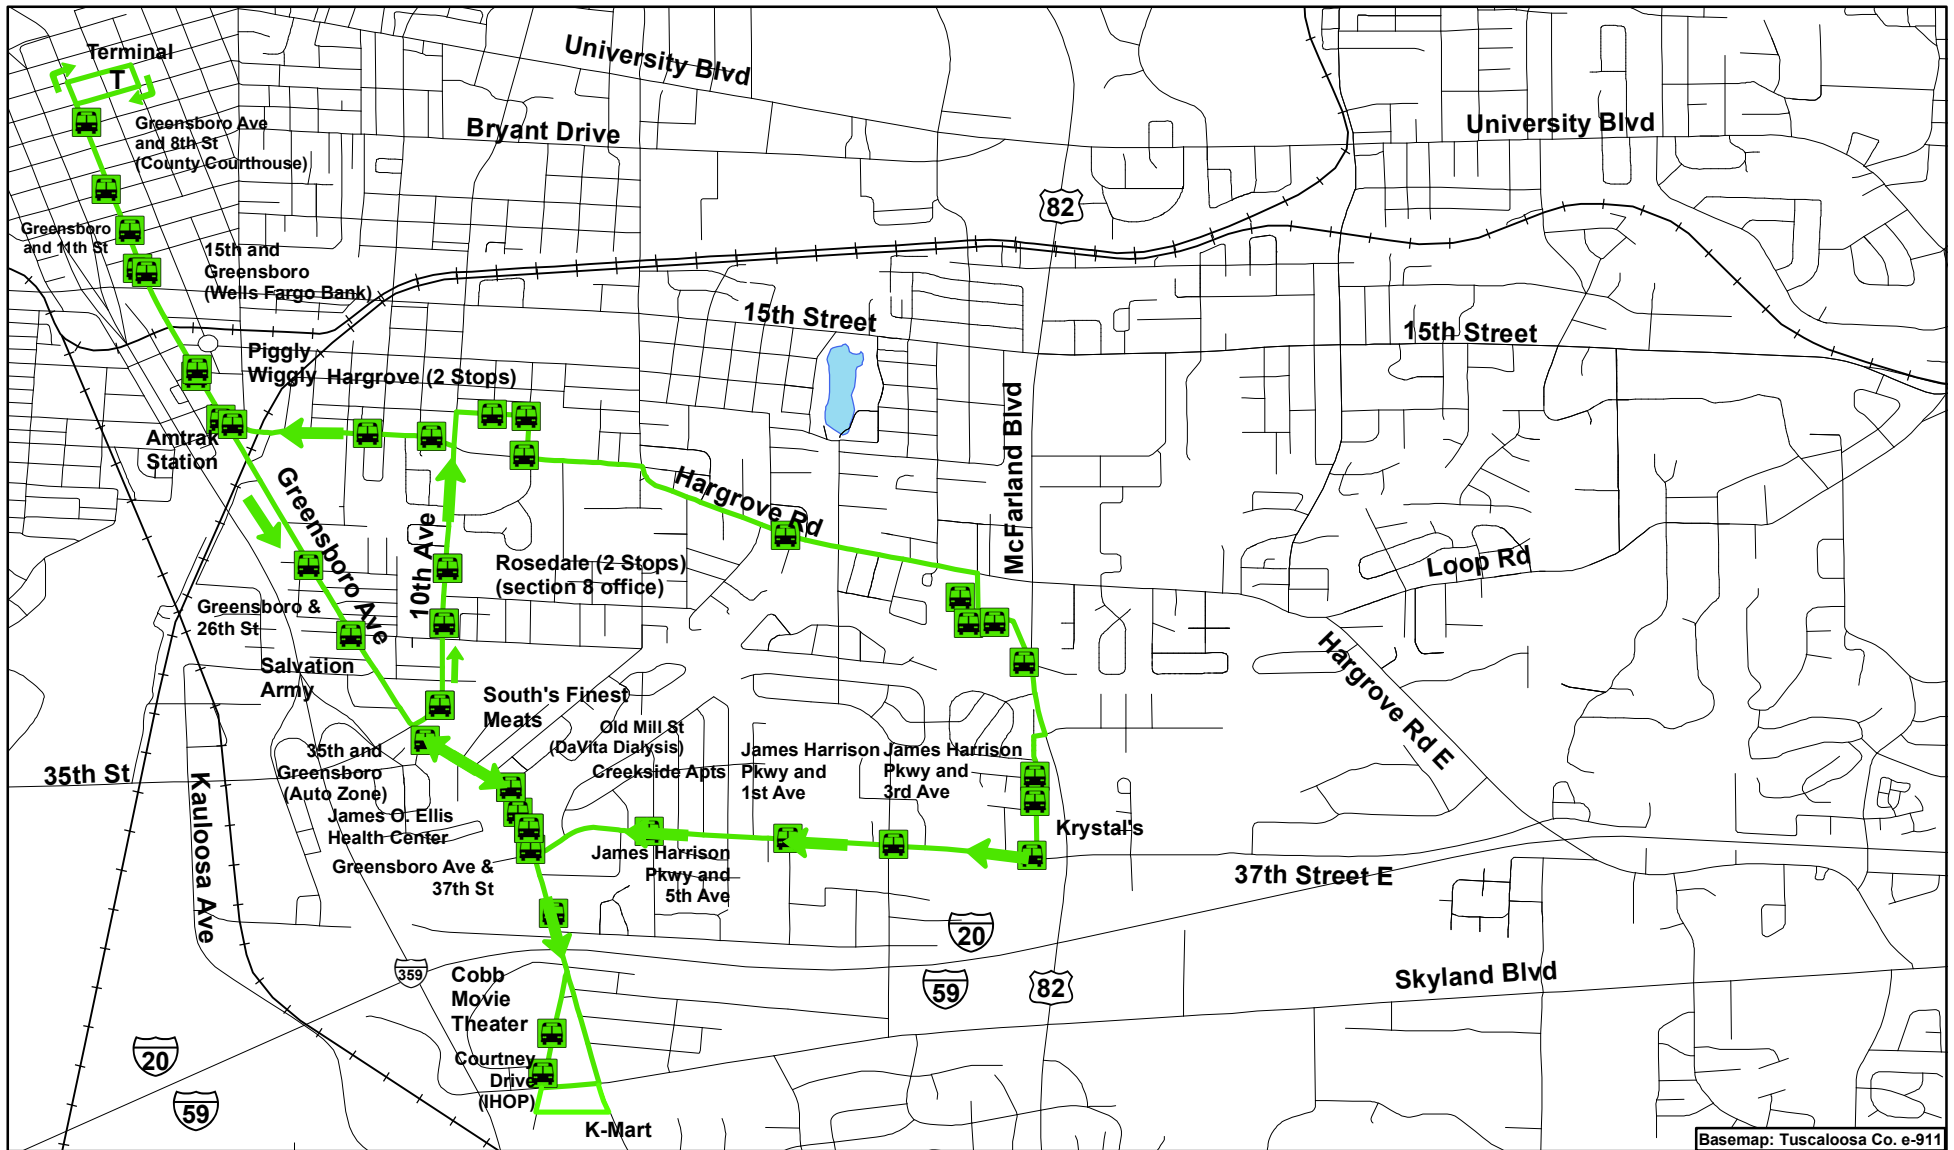

# Greensboro Avenue Route

Basemap: Tuscaloosa Co. e-911

Indicates Bus Stop Location

#### FIXED ROUTES

Fixed routes run Monday through Friday from 5:00 a.m. to 6:00 p.m.

\*Note\* the 4:00 p.m. run is the last route that you can catch to transfer from one bus to another at the main terminal.