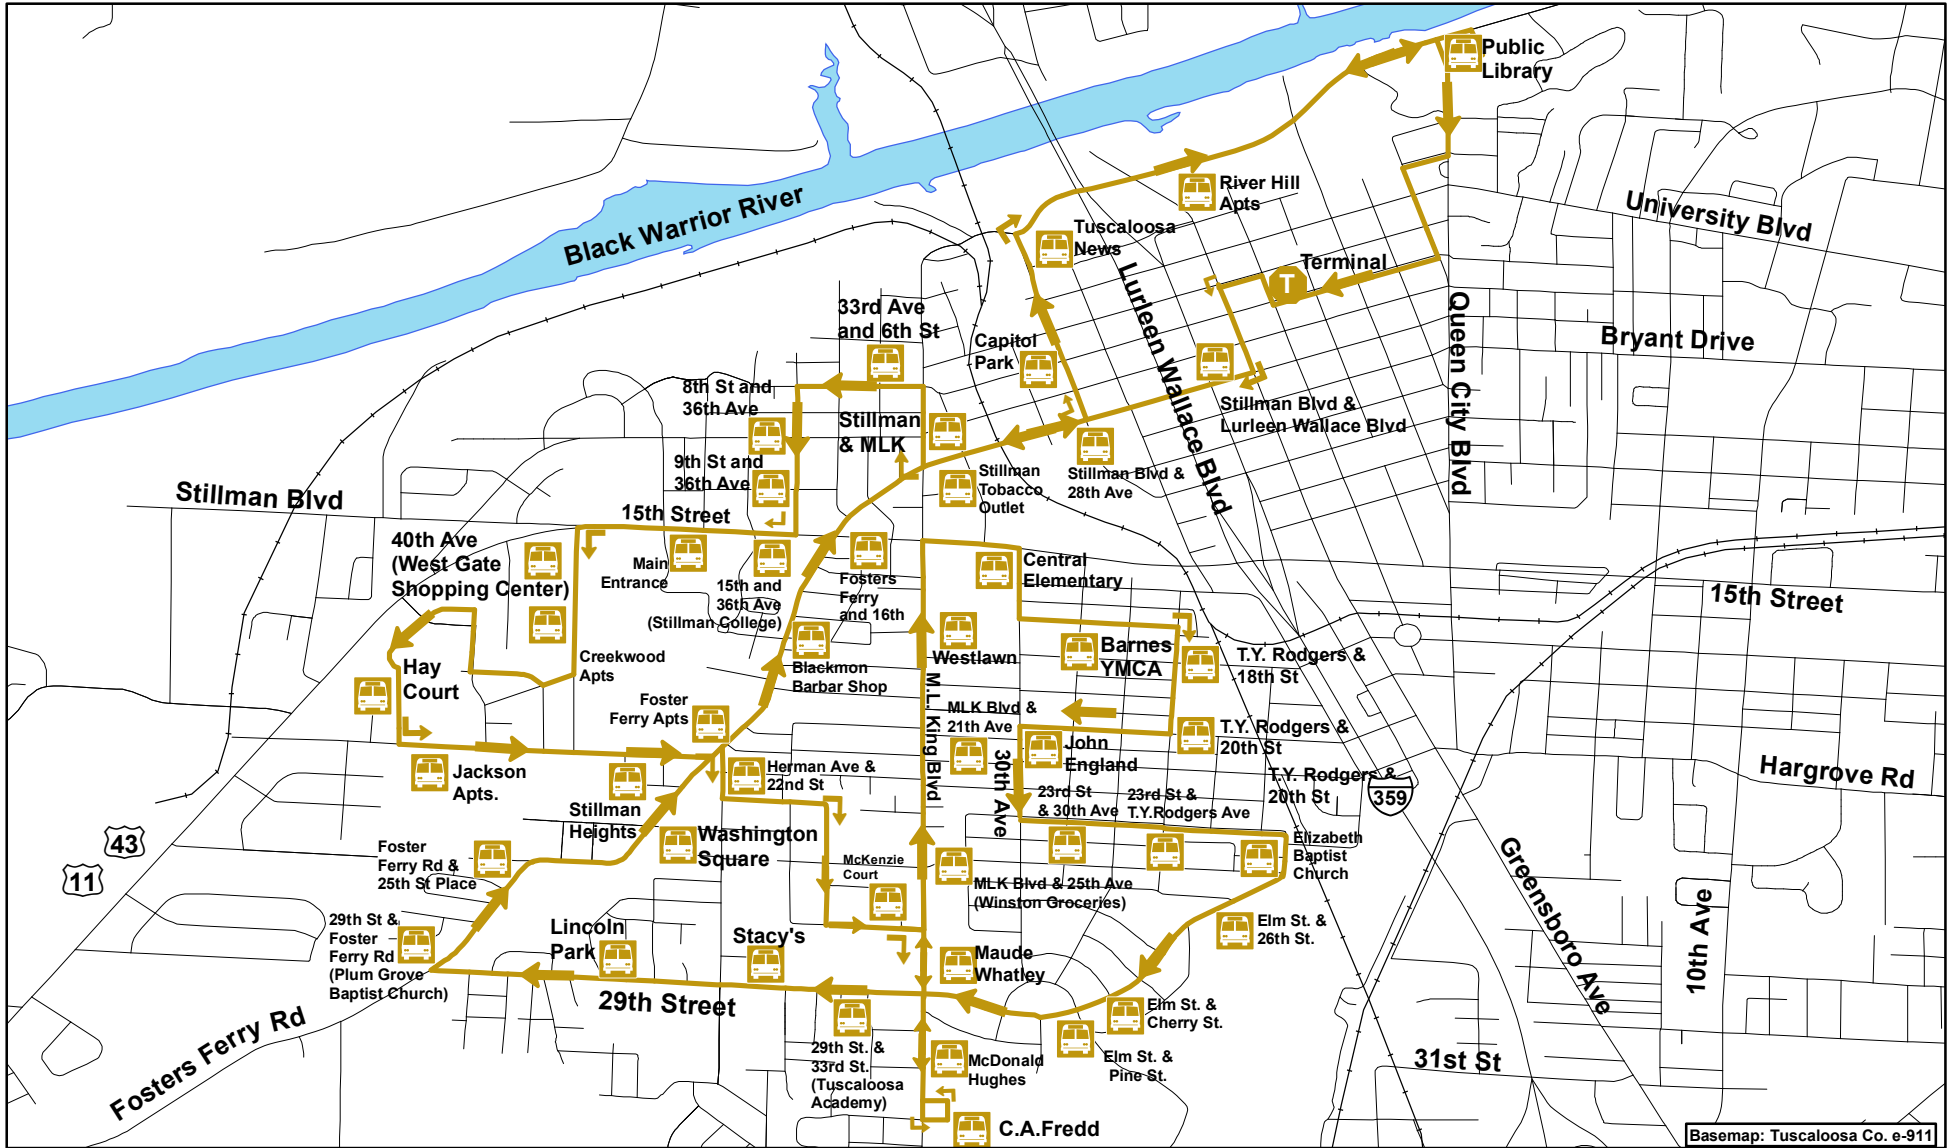

Stillman College/McKenzie Court

Basemap: Tuscaloosa Co. e-911

FIXED ROUTES

Fixed routes run Monday through Friday from 5:00 a.m. to 6:00 p.m.

Note the 4:00 p.m. run is the last route that you can catch to transfer from one bus to another at the main terminal.

Indicates Bus Stop Location