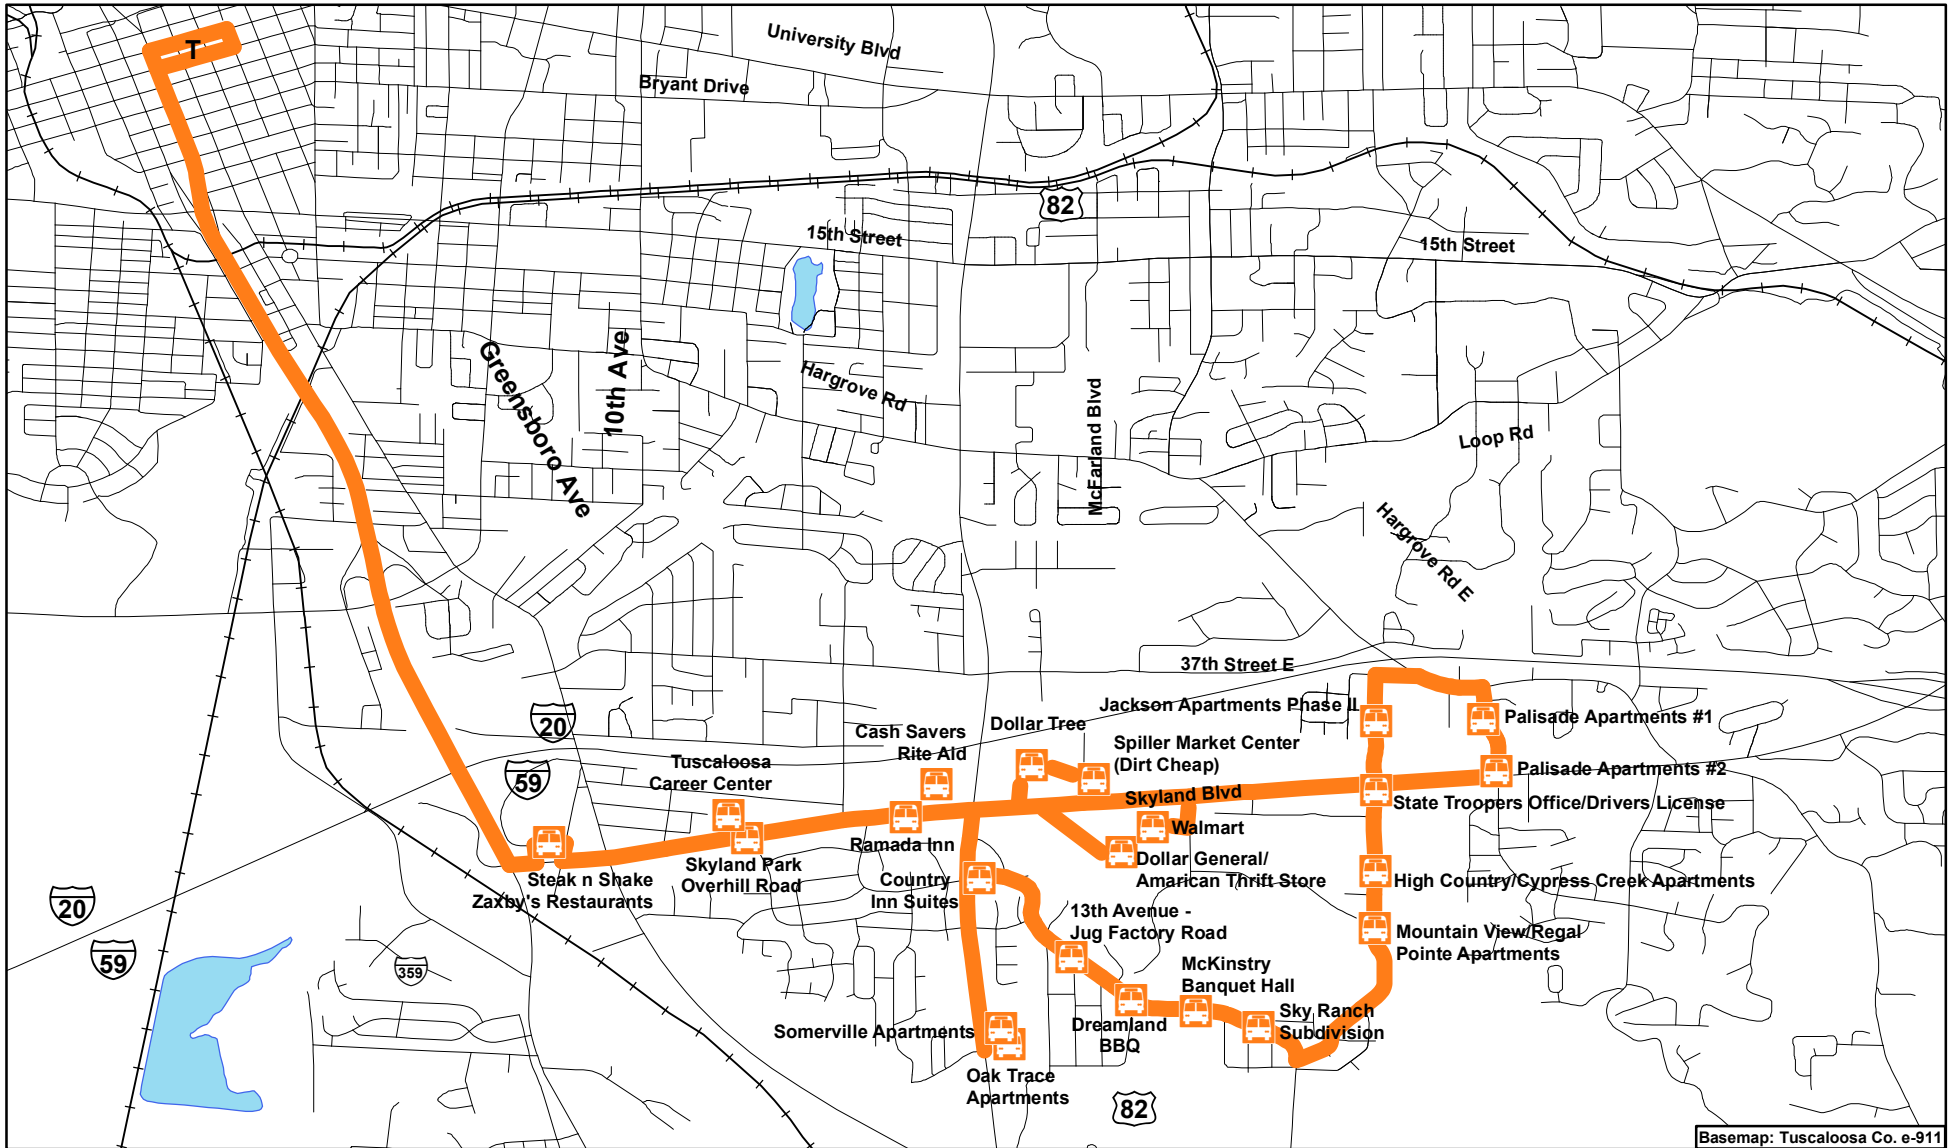

# Skyland Boulevard Route

Basemap: Tuscaloosa Co. e-911

Indicates Bus Stop Location

## FIXED ROUTES

Fixed routes run Monday through Friday from 5:00 a.m. to 6:00 p.m.

\*Note\* the 4:00 p.m. run is the last route that you can catch to transfer from one bus to another at the main terminal.