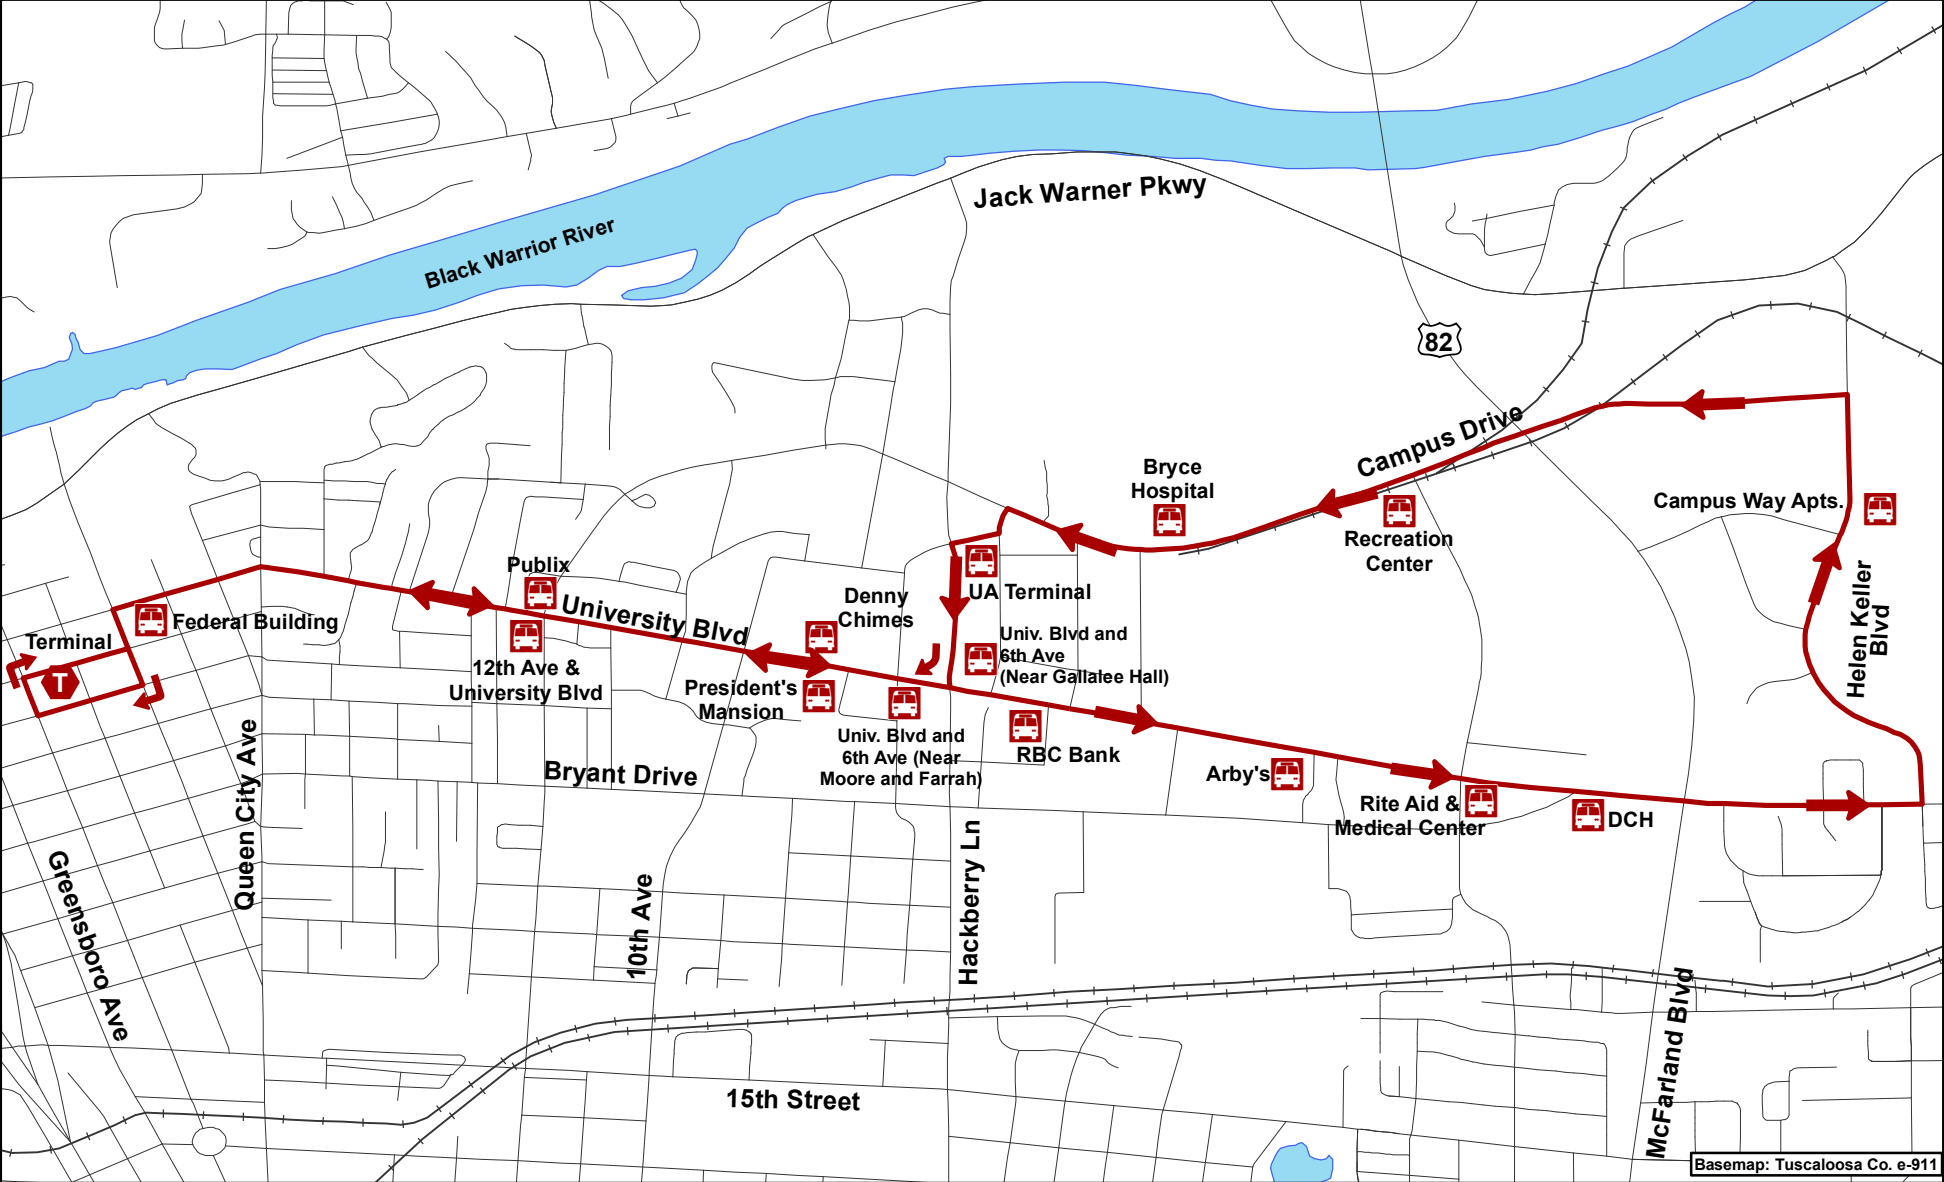

University Shuttle Route

Basemap: Tuscaloosa Co. e-911

Indicates Bus Stop Location

FIXED ROUTES
 Fixed routes run Monday through
 Friday from 5:00 a.m. to 6:00 p.m.
 Note the 4:00 p.m. run is the last route that
 you can catch to transfer from one bus to
 another at the main terminal.