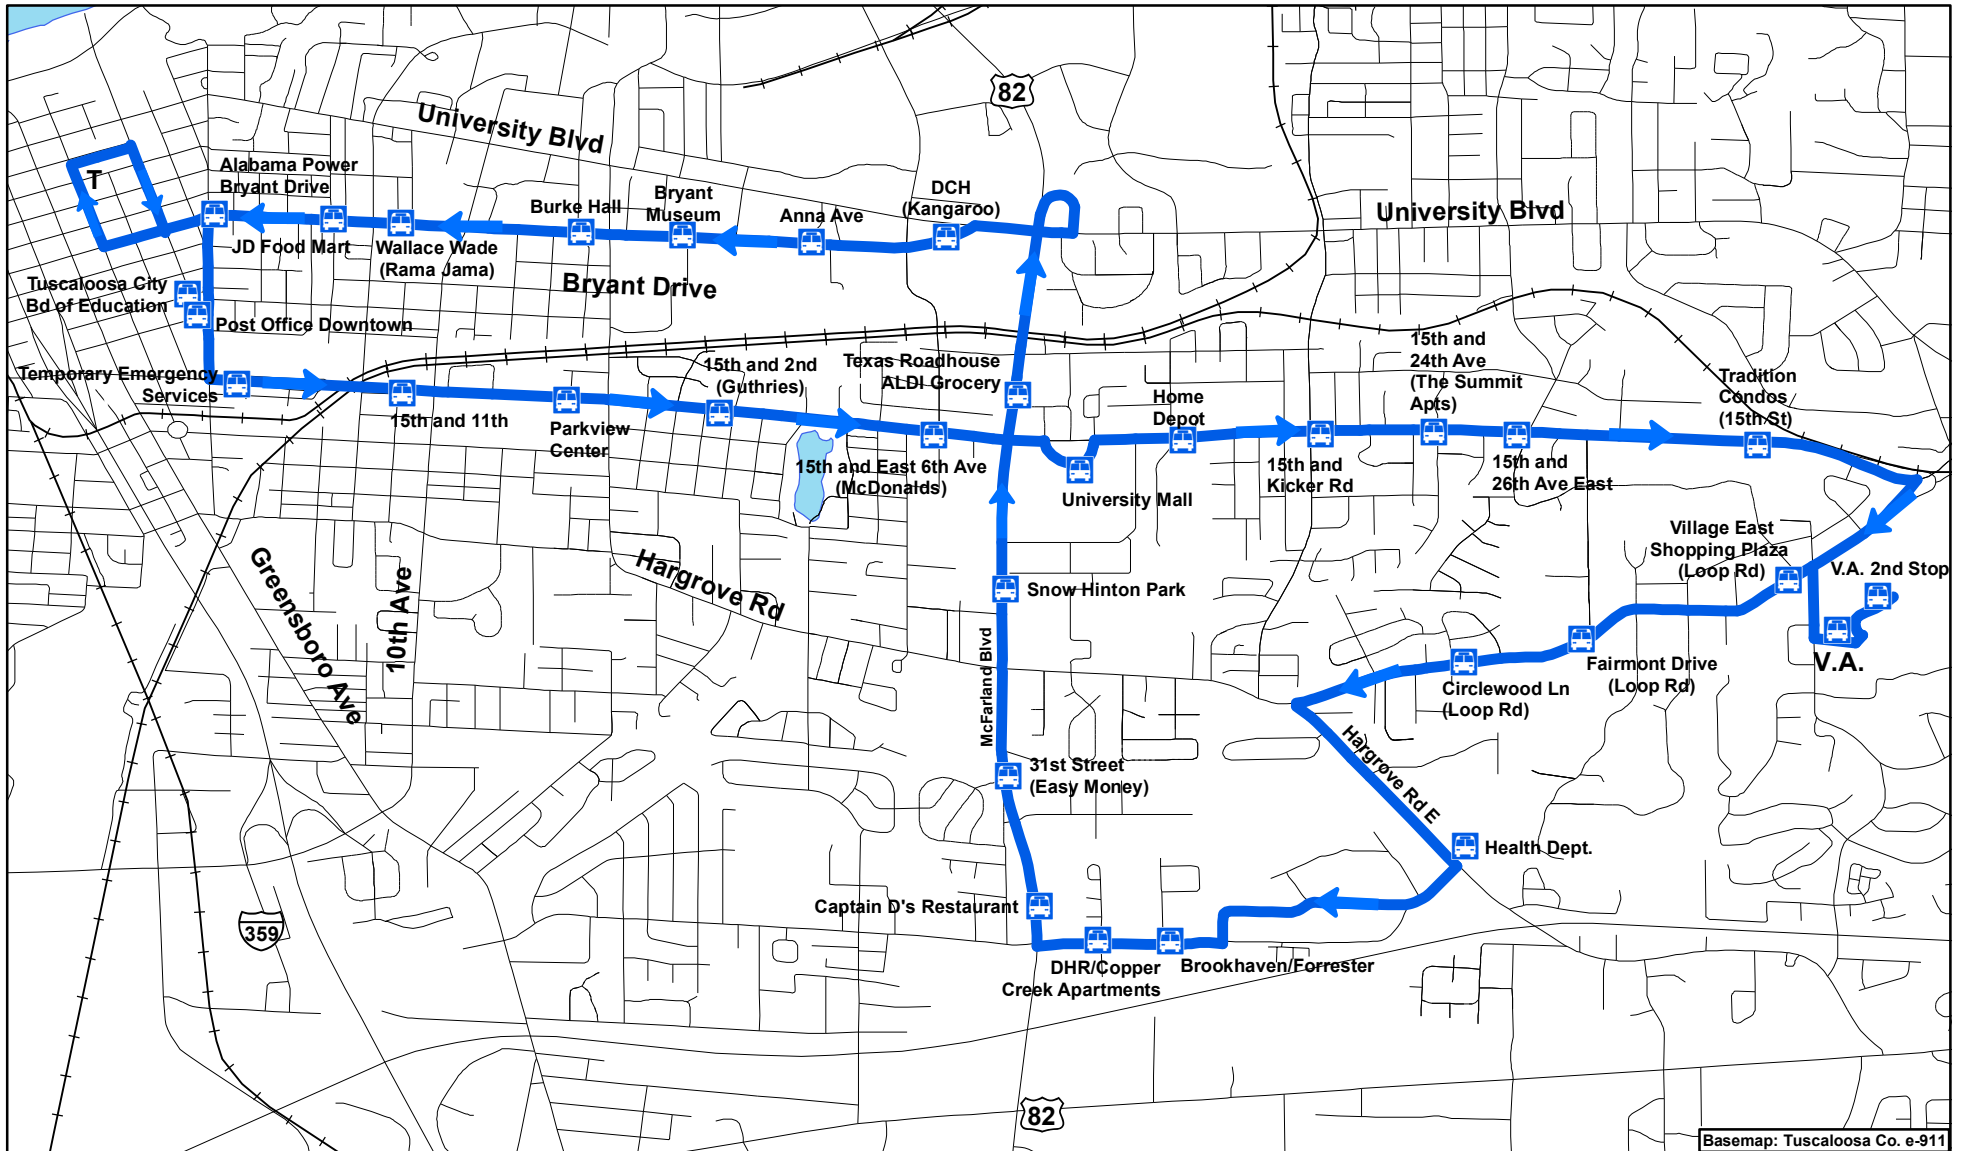

# V.A./University Mall

Basemap: Tuscaloosa Co. e-911

Indicates Bus Stop Location

### FIXED ROUTES

Fixed routes run Monday through Friday from 5:00 a.m. to 6:00 p.m.

\*Note\* the 4:00 p.m. run is the last route that you can catch to transfer from one bus to another at the main terminal.